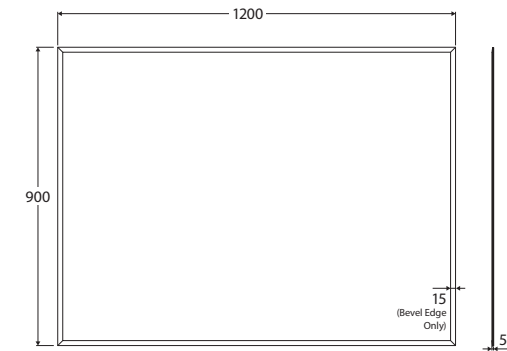

# Rectangular Mirror

GLUE-ON  
INSTALLATION  
1200 x 900 MM

## Features

- 5 mm thick glass
- Copper free to prevent corrosion
- Glue-on installation
- Can be installed in portrait or landscape orientation