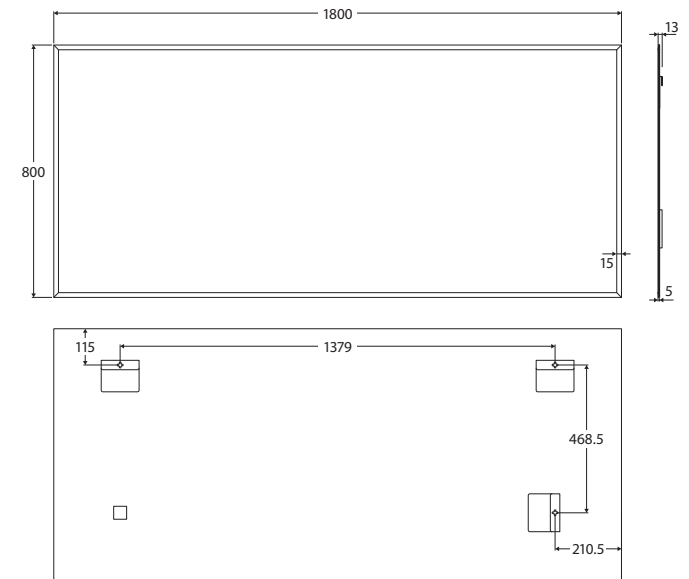

# Rectangular Mirror

WITH MOUNTING BRACKETS

1800 x 800 MM

## Features

- CAT acrylic backing and resin emulsion painted to protect against corrosion and black spots
- 5 mm thick glass
- Copper free to prevent corrosion
- Three mounting brackets included
- Can be mounted in portrait or landscape orientation