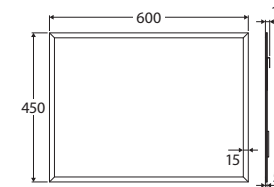

Rectangular Mirror

WITH MOUNTING BRACKETS

450 x 600 MM

Features

- CAT acrylic backing and resin emulsion painted to protect against corrosion and black spots
- 5 mm thick glass
- Copper free to prevent corrosion
- Three mounting brackets included
- Can be mounted in portrait or landscape orientation

While we aim to ensure specifications are correct at the time of publication, Fienza reserves the right to make modifications without prior notice. Physical colour may vary from image shown. All measurements are shown in millimetres. Always use physical product measurements for mark-ups and roughing-in as the technical drawing may differ from actual product received.