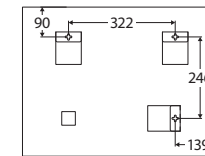

Rectangular Mirror

WITH MOUNTING BRACKETS

450 x 600 MM

Features

- CAT acrylic backing and resin emulsion painted to protect against corrosion and black spots
- 5 mm thick glass
- Copper free to prevent corrosion
- Three mounting brackets included
- Can be mounted in portrait or landscape orientation

While we aim to ensure specifications are correct at the time of publication, Fienza reserves the right to make modifications without prior notice. Physical colour may vary from image shown. All measurements are shown in millimetres. Always use physical product measurements for mark-ups and roughing-in as the technical drawing may differ from actual product received.