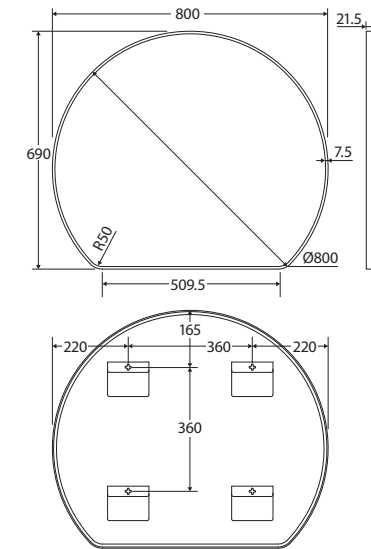

Sunrise

ROUND FRAMED MIRROR

800 x 690 MM

Features

- 5 mm thick glass mirror
- Aluminium frame – powder-coated matte white, matte black and anodised urban brass finishes
- Can be mounted in any direction using pre-attached, non-removable brackets
- Copper-free to prevent corrosion
- Rust-resistant
- Includes wall mounting screws and plugs

Available in

Cleaning & Care

Glass Mirror:

For best results, clean mirrors with a combination of 30% methylated spirits to 70% water and a soft, non-abrasive cloth designed for use on glass surfaces.

Frame:

- Regularly clean with mild soapy water using a microfibre cloth.
- In highly polluted or coastal locations, we recommend cleaning 2-3 times per week.
- Do not use harsh detergents, bleach, cream cleaners or citrus based cleaners. These substances are abrasive and will damage the surface.
- Do not use undue pressure and wipe in one direction only.

We aim to ensure that specifications are correct at the time of publication. All measurements are shown in millimetres. Always use measurements of actual product received for final specification as the technical drawing may contain differences. Due to printing limitations, physical colour may vary from the image shown. Fienza reserves the right to make modifications without prior notice.