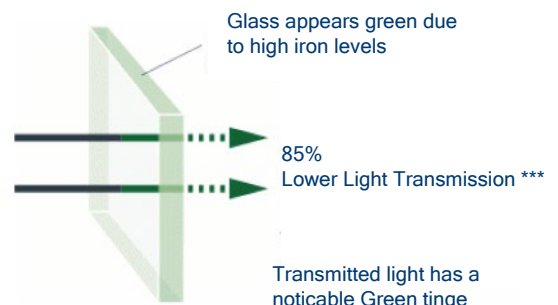

WALK IN GLASS PANEL

10mm Walk-In Glass

Product Code: WISP

Proudly 100%
WEST AUSTRALIAN
OWNED & OPERATED

SPECIFICATIONS:

Size: 700mm / 800mm / 900mm / 1000mm / 1100mm / 1200mm

Code	Standard Size (mm)	Actual Glass Size (mm)
WISP070DG	700 x 2000	640 x 2000
WISP080DG	800 x 2000	740 x 2000
WISP090DG	900 x 2000	840 x 2000
WISP100DG	1000 x 2000	940 x 2000
WISP110DG	1100 x 2000	1048 x 2000
WISP120DG	1200 x 2000	1148 x 2000

Clarity Offers optimised colour rendering and contrast with no green tinge

EASYClean
THE DIFFERENCE IS CLEAN