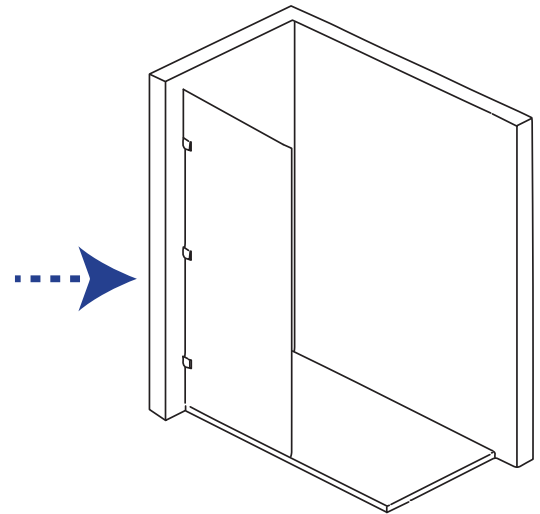

WALK IN GLASS PANEL

10mm Walk-In Glass

Product Code: WISP

Proudly 100%
WEST AUSTRALIAN
OWNED & OPERATED

SPECIFICATIONS:

Size: 700mm / 800mm / 900mm / 1000mm / 1100mm / 1200mm

Code	Standard Size (mm)	Actual Glass Size (mm)
WISP070DG	700 x 2000	640 x 2000
WISP080DG	800 x 2000	740 x 2000
WISP090DG	900 x 2000	840 x 2000
WISP100DG	1000 x 2000	940 x 2000
WISP110DG	1100 x 2000	1048 x 2000
WISP120DG	1200 x 2000	1148 x 2000