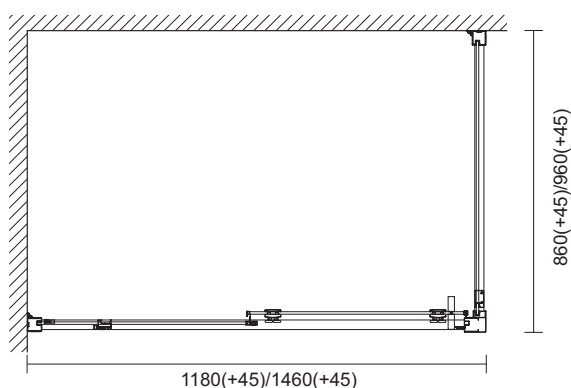

SPECIFICATIONS

- 2000mm high
- 8mm toughened glass AS/NZS 2208
- Pre-coated with easy-to-clean Enduroshield glass surface treatment
- Easy installation kit - ideal for DIY
- Large adjustment range with the added flexibility of alcove fitting (front only)
- Suitable for use on tiled floors and shower bases
- Available in Chrome or Matt Black finish

www.johnsonsuisse.com.au
T: 1300 717 717

All dimensions are in millimetres and are subject to normal manufacturing variation. BPA reserves the right to vary specifications or delete models from their range without prior notification. Dimensions and set-outs listed are correct at the time of publication however BPA takes no responsibility for printing errors. Tapware, wastes and fittings are not included unless specified.

Warranty periods apply, for details see www.johnsonsuisse.com.au