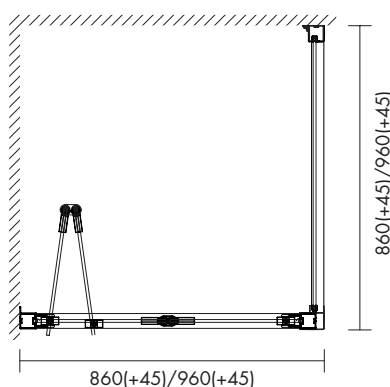

## framed shower screen

**JohnsonSuisse**  
Bathroom Solutions

The Corsica Bi-fold is a framed shower screen and is available in left or right hand openings. The front panel set can be used with a return panel or in an alcove. The unique bi-fold door opens inwards and incorporates a quick release catch for emergency outward opening.

The Corsica Slider is a framed shower screen with a sliding door. The Slider features a fully reversible design to suit left or right hand openings. The front panel set can be used with a return panel or in an alcove. The clever, water tight design ensures all water is contained in the shower recess.