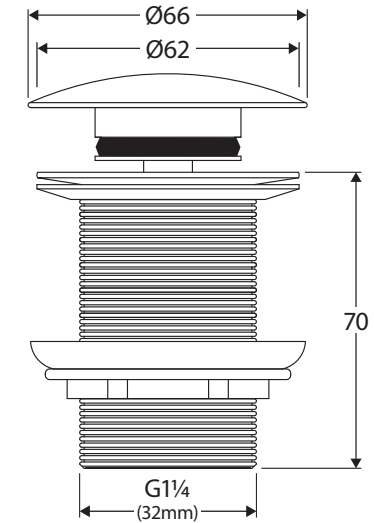

## BASIN WASTE

BRASS CAP,  
32 MM NON-OVERFLOW

### Features

- Solid brass cap
- Pop-up/pop-down mechanism
- Non-overflow
- Suits 32 mm outlet

We aim to ensure that specifications are correct at the time of publication. All measurements are shown in millimetres. Always use measurements of actual product received for final specification as the technical drawing may contain differences. Due to printing limitations, physical colour may vary from the image shown. Fienza reserves the right to make modifications without prior notice.