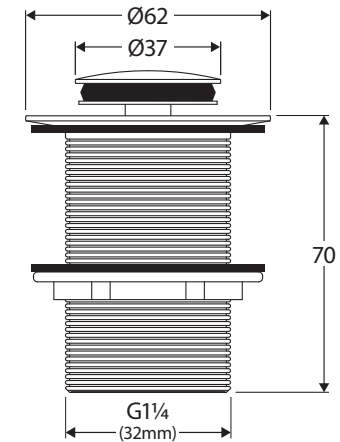

Flush Cap

POP-UP
BASIN WASTE
NO OVERFLOW, 32 MM

Features

- For use with non-overflow basins
- Suits 32 mm outlet
- Made from solid brass

Available in

Chrome
WAS60

Cleaning & Care

- Regularly clean with mild soapy water using a microfibre cloth.
- In highly polluted or coastal locations, we recommend cleaning 2-3 times per week.
- Do not use harsh detergents, bleach, cream cleaners or citrus based cleaners. These substances are abrasive and will damage the surface.
- Do not use undue pressure and wipe in one direction only.

We aim to ensure that specifications are correct at the time of publication. All measurements are shown in millimetres. Always use measurements of actual product received for final specification as the technical drawing may contain differences. Due to printing limitations, physical colour may vary from the image shown. Fienza reserves the right to make modifications without prior notice.