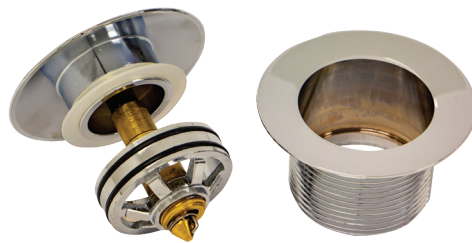

Universal POP-UP/PULL-OUT BATH WASTE BRASS CAP, 40 MM WITH OVERFLOW

Features

- Designed for baths with built-in overflow
- Top section pulls out for easy cleaning and draining
- Pop-up/pop-down mechanism
- Built-in overflow
- Suits 40 mm outlet
- Available with different cap finishes

Chrome
WAS78

Gloss White*
WAS78GW

Matte White*
WAS78MW

Brushed Nickel
WAS78BN

Gun Metal
WAS78GM

Matte Black
WAS78MB

Brushed Copper
WAS78CO

Urban Brass
WAS78UB