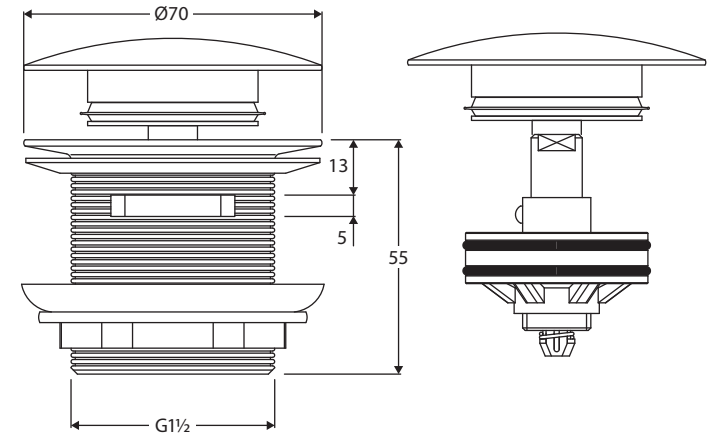

Universal POP-UP/PULL-OUT BATH WASTE BRASS CAP, 40 MM WITH OVERFLOW

Features

- Designed for baths with built-in overflow
- Top section pulls out for easy cleaning and draining
- Pop-up/pop-down mechanism
- Built-in overflow
- Suits 40 mm outlet
- Available with different cap finishes

We aim to ensure that specifications are correct at the time of publication. All measurements are shown in millimetres. Always use measurements of actual product received for final specification as the technical drawing may contain differences. Due to printing limitations, physical colour may vary from the image shown. Fienza reserves the right to make modifications without prior notice.