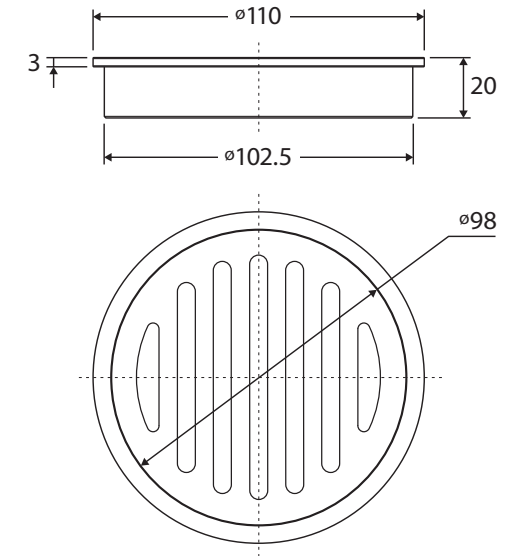

# Round FLOOR WASTE, 100MM OUTLET

## Features

- 100 mm outlet
- Made from solid brass
- Electroplated finish

While we aim to ensure specifications are correct at the time of publication, Fienza reserves the right to make modifications without prior notice. Physical colour may vary from image shown. All measurements are shown in millimetres. Always use physical product measurements for mark-ups and roughing-in as the technical drawing may differ from actual product received.