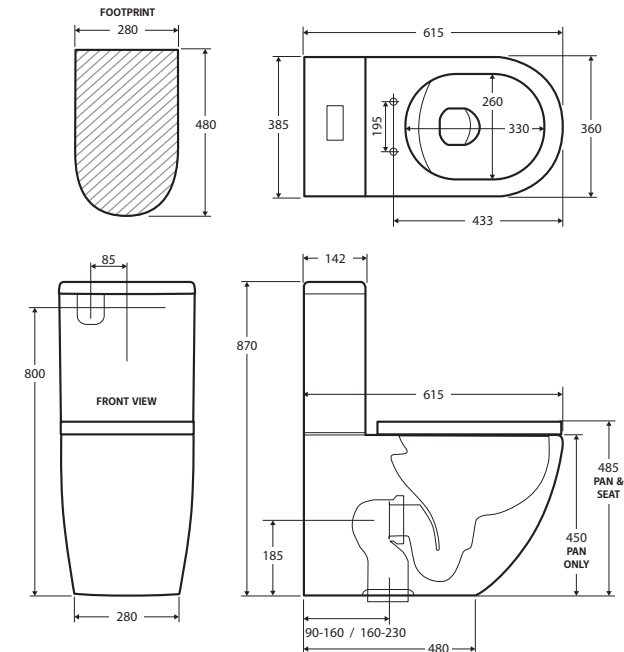

Alix BACK-TO-WALL TOILET SUITE

Features

- Can be installed to comply with Ambulant AS1428.1
- Rimless hygienic flush
- Extra height pan: 450mm
- Short projection from wall for tight spaces
- Gloss white finish
- Large, easy-push chrome flush buttons
- Concealed pan for easy cleaning
- White OR grey UF quick release, soft close seat
- High quality, R&T flush mechanism
- Top or bottom inlets:
 - Left top inlet
 - Left or right bottom inlet
- Available as P-Trap or S-Trap
- **WELS 4 Star rated, 4.5L/3L (3.3L average flush)**

Available in

P-Trap
White Seat
K011P

S-Trap 90-160
White Seat
K011A

S-Trap 160-230
White Seat
K011B

P-Trap
Grey Seat
K011GP

S-Trap 90-160
Grey Seat
K011GA

S-Trap 160-230
Grey Seat
K011GB

Cleaning & Care

While we aim to ensure specifications are correct at the time of publication, Fienza reserves the right to make modifications without prior notice. Physical colour may vary from image shown. All measurements are shown in millimetres. For ceramic products, please allow +/- 10 mm tolerance for manufacturing variance. Always use physical product measurements for mark-ups and roughing-in as the technical drawing may differ from actual product received.