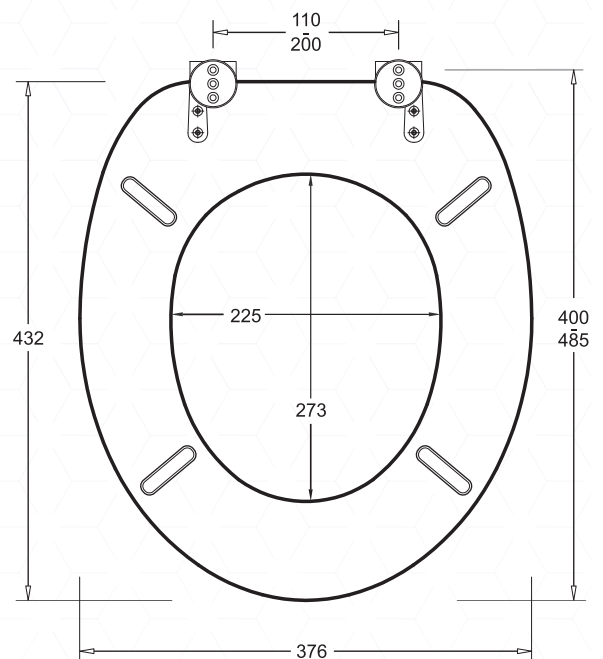

J2000A,J2001A,

J2020A,J2031

WARRANTY

5 YEAR PRODUCT REPLACEMENT
REFER TO T&C'S AT johnsonsuisse.com.au

MAHOGANY

OAK

HINGE FIXING ASSEMBLY

DIMENSIONS

TECHNICAL DATA SHEET

SUPERSEDES ALL PREVIOUS ISSUES

All dimensions are in millimetres and are subject to normal manufacturing variation.
As product development is ongoing BPA reserves the right to vary specifications without notice.
Bathroom Products Australia P/L ABN 87 079 297 617