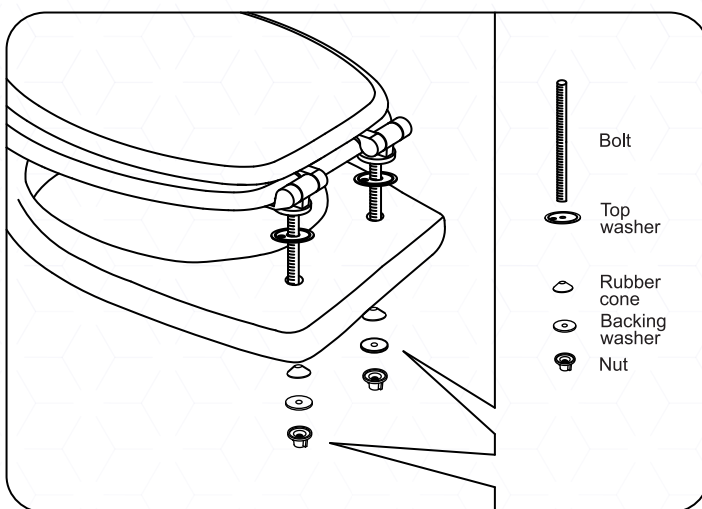

J2000A,J2001A,

J2020A,J2031

WARRANTY

5 YEAR PRODUCT REPLACEMENT
REFER TO T&C'S AT johnsonsuisse.com.au

MAHOGANY

OAK

HINGE FIXING ASSEMBLY

DIMENSIONS