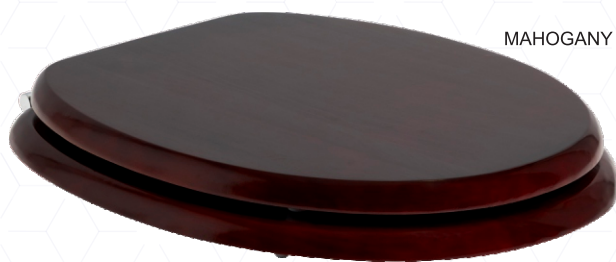

COLONIAL

TIMBER TOILET SEAT

JohnsonSuisse
Bathroom Solutions

CODE:
MAHOGANY SEAT - 3000MC
OAK SEAT - 3000OC

FEATURES

- ATTRACTIVE PERIOD-STYLE WOODEN SEATS(PINE)
- AVAILABLE IN OAK OR MAHOGANY FINISH
- STANDARD-CLOSE HINGE (CHROME)
- 4 x SEAT BUFFERS
- ANTI-VANDAL OPTION AVAILABLE

COMPATIBILITY

COLONIAL II (S TRAP)

J2010.J2400C

COLONIAL II (P TRAP)

J2011.J2400C

COLONIAL FEATURE (S TRAP)

J2050.J2401

MODE & MODE DELUXE PANS

J2000A,J2001A,

J2020A,J2031

WARRANTY

5 YEAR PRODUCT REPLACEMENT
REFER TO T&C'S AT johnsonsuisse.com.au

MAHOGANY