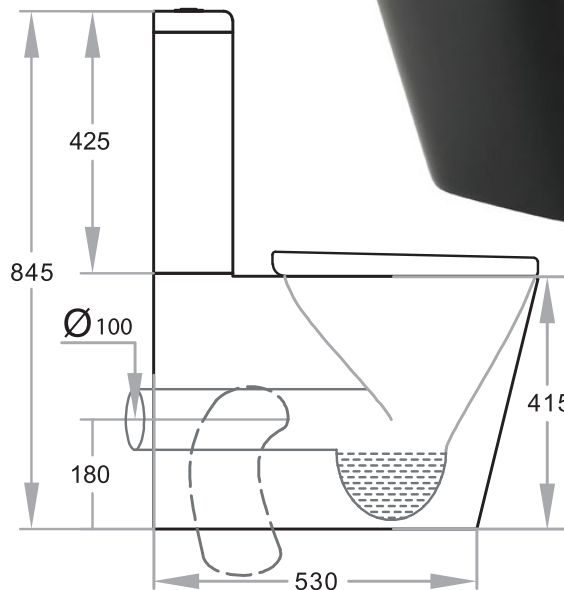

# CUBE (BLACK)

### SPECIFICATIONS:

- S-Trap set out 60-150 with PWG001 (out of the box)
- S-Trap set out 100-205mm with PWG002
- S-Trap set out 150-240mm with JT43
- P-Trap 180mm

WELS 4 Star rated: 3.3L Water Consumption

WELS Registration: L01804

Model Code: KDK003

PWG001 :60-150 *(Out of the box)*

PWG002 :100-205

JT43 : 150-240

The more stars the more water efficient

**WATER RATING**  
[www.waterefficiency.gov.au](http://www.waterefficiency.gov.au)

**4** 3.3L Water Consumption