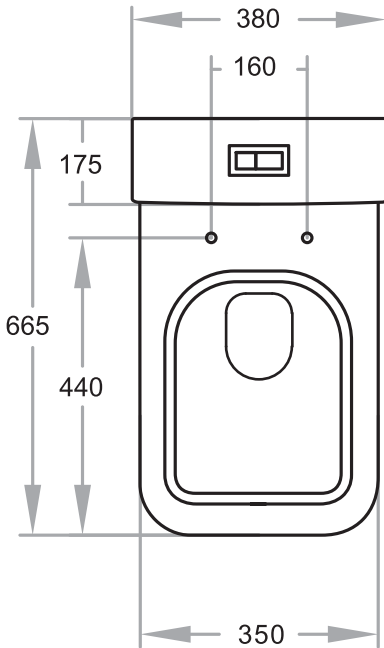

CUBE (BLACK)

Toilet Suite

Product Code: TSBLKCUBE

Proudly 100%
WEST AUSTRALIAN
OWNED & OPERATED

SPECIFICATIONS:

- -S-Trap set out 60-150 with PWG001 (out of the box)
- -S-Trap set out 100-205mm with PWG002
- -S-Trap set out 150-240mm with JT43
- -P-Trap 180mm

WELS 4 Star rated: 3.3L Water Consumption

WELS Registration: L01804

Model Code: KDK003

PWG001 :60-150 *(Out of the box)*

PWG002 :100-205

JT43 : 150-240

The more stars the more water efficient

WATER RATING
www.waterefficiency.gov.au

4 3.3L Water Consumption