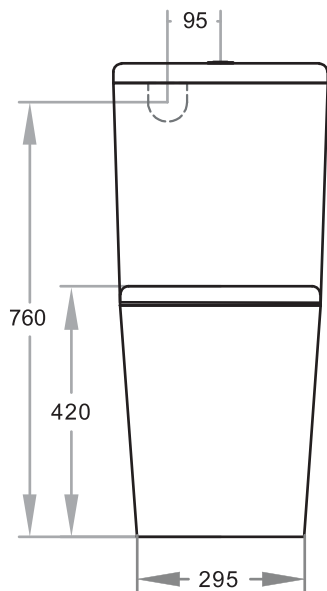

CUBE (BLACK)

Toilet Suite

Product Code: TSBLKCUBE

Proudly 100%
WEST AUSTRALIAN
OWNED & OPERATED

SPECIFICATIONS:

- -S-Trap set out 60-150 with PWG001 (out of the box)
- -S-Trap set out 100-205mm with PWG002
- -S-Trap set out 150-240mm with JT43
- -P-Trap 180mm

WELS 4 Star rated: 3.3L Water Consumption

WELS Registration: L01804

Model Code: KDK003

PWG001 :60-150 *(Out of the box)*

PWG002 :100-205

JT43 : 150-240

The more stars the more water efficient

WATER RATING
www.waterefficiency.gov.au

4 3.3L Water Consumption