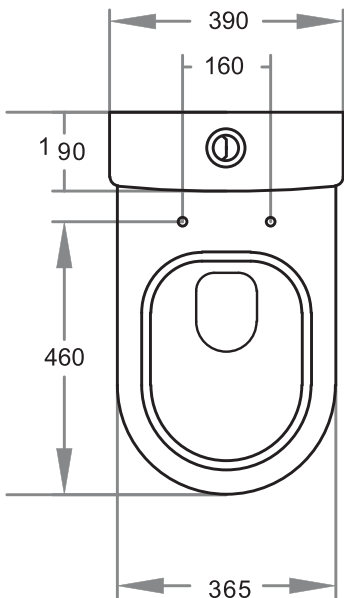

CUBE CURVED (BLACK)

Toilet Suite

Product Code: TSBLKCURVE

Proudly 100%
WEST AUSTRALIAN
OWNED & OPERATED

SPECIFICATIONS:

- S-Trap set out 60-160 with PWG001 (out of the box)
- S-Trap set out 100-215mm with PWG002
- S-Trap set out 150-225mm with JT43
- P-Trap 180mm

WELS 4 Star rated: 3.2L Water Consumption
WELS Registration: L01635
Model Code: KDK002

PWG001 : 60-160 *(Out of the box)*

PWG002 : 100-215

JT43 : 150-255

The more stars the more water efficient

WATER RATING
www.waterefficiency.gov.au

4 3.2L Water Consumption