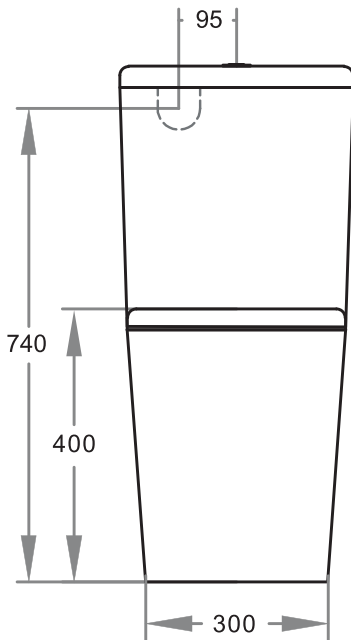

CUBE CURVED (BLACK)

Toilet Suite

Product Code: TSBLKCURVE

Proudly 100%
WEST AUSTRALIAN
OWNED & OPERATED

SPECIFICATIONS:

- S-Trap set out 60-160 with PWG001 (out of the box)
- S-Trap set out 100-215mm with PWG002
- S-Trap set out 150-225mm with JT43
- P-Trap 180mm

WELS 4 Star rated: 3.2L Water Consumption
WELS Registration: L01635
Model Code: KDK002

PWG001 : 60-160 *(Out of the box)*

PWG002 : 100-215

JT43 : 150-255

The more stars the more water efficient

WATER RATING
www.waterefficiency.gov.au

4 3.2L Water Consumption