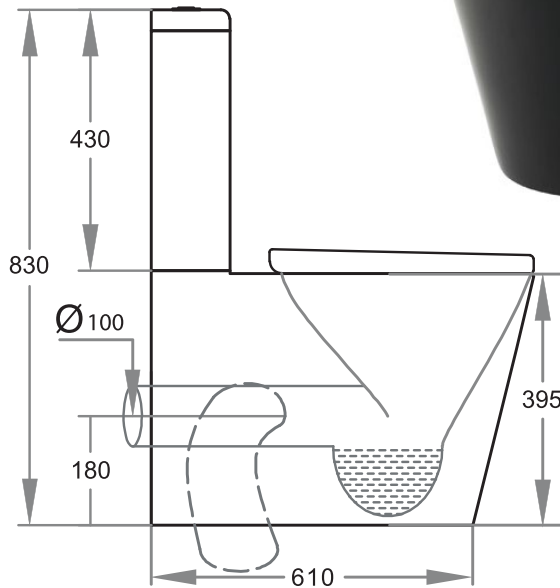

CUBE CURVED (BLACK)

Toilet Suite

Product Code: TSBLKCURVE

Proudly 100%
WEST AUSTRALIAN
OWNED & OPERATED

SPECIFICATIONS:

- S-Trap set out 60-160 with PWG001 (out of the box)
- S-Trap set out 100-215mm with PWG002
- S-Trap set out 150-225mm with JT43
- P-Trap 180mm

WELS 4 Star rated: 3.2L Water Consumption
WELS Registration: L01635
Model Code: KDK002

PWG001 : 60-160 *(Out of the box)*

PWG002 : 100-215

JT43 : 150-255

The more stars the more water efficient

WATER RATING
www.waterefficiency.gov.au

4 3.2L Water Consumption