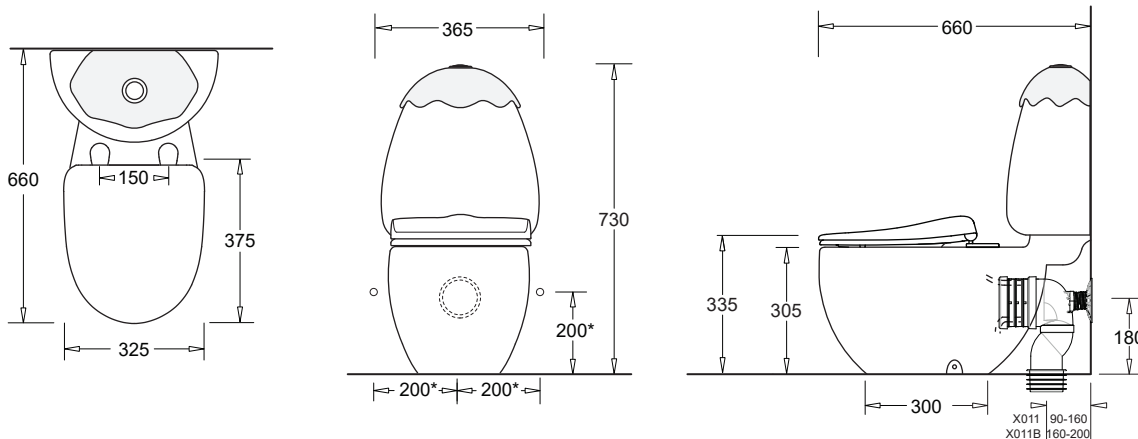

### FEATURES

- Child-friendly, egg-shaped vitreous china suite
- Convenient child-height seat
- Range of coloured cistern lids available
- Durable soft-close, quick-release seat
- S or P trap configuration installation
- Adjustable S trap connector - 90-160mm set out
- WELS 4 Star, 4.4/3L (3.3L average flush)  
L06606

### PRODUCT DIMENSIONS

When correctly installed this toilet suite will comply with AS1428.3 for age groups (a) and (b) (i.e. 3 to 10½ years old) and disability groups A and S (i.e. ambulant limitations)