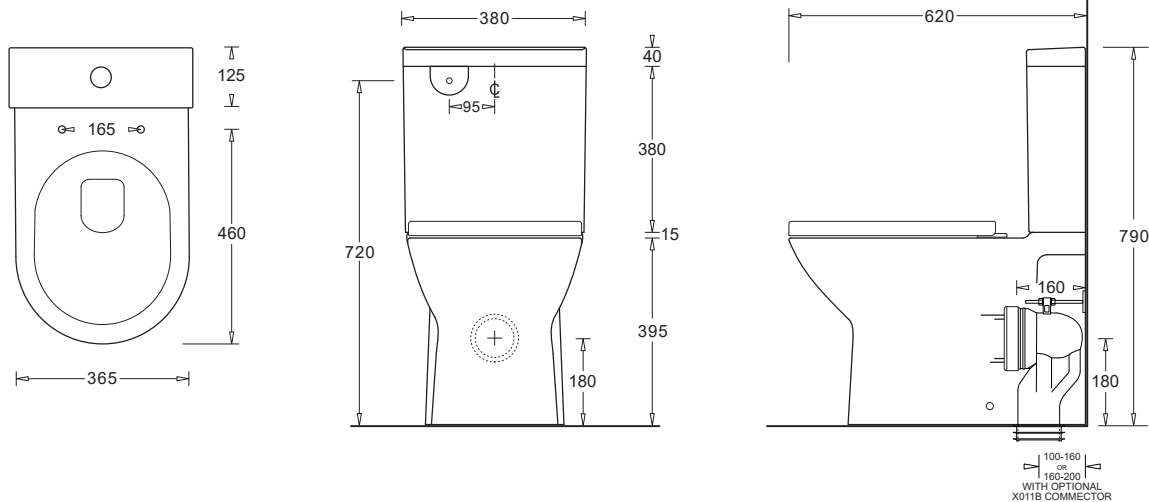

RIMLESS FLUSH TO WALL SUITE

CODE: JTTE405.JTTE406.1xx

FEATURES

- Smart and stylish flush to wall vitreous china toilet suite
- Efficient rimless design for hygienic flushing
- Compatible for rear and bottom inlet
- Soft-close, quick release toilet seat - choice of Urea or Polypropylene material
- P or S Trap configuration installation
- Variable S Trap pan connector - 100-160mm set out

COMPONENTS

Emilia Rimless Flush to Wall pan		JTTE405
Emilia cistern		JTTE406
Emilia toilet seat - Urea	OR	JSEE105
Emilia toilet seat - Polypropylene		JSEE110

WARRANTY

Vitreous china 25 year replacement
Toilet seat 5 year replacement
-refer to T&Cs at www.johnsonsuiss.com.au

PRODUCT DIMENSIONS

SOFT CLOSE

L06750

AS1172.1/2:2014
WM74833

TECHNICAL DATA SHEET

SUPERSEDES ALL PREVIOUS ISSUES

All dimensions are in millimetres and are subject to normal manufacturing variation.
As product development is ongoing BPA reserves the right to vary specifications without notice.
Bathroom Products Australia Pty Ltd ABN 87 079 297 617