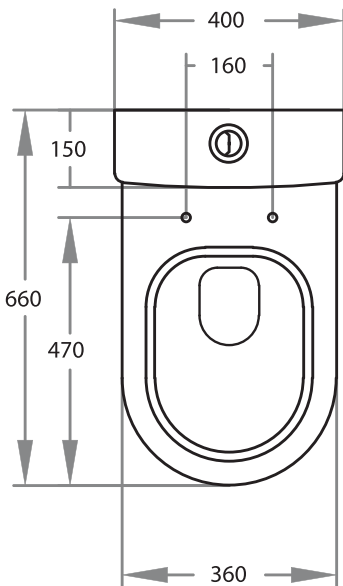

### SPECIFICATIONS:

- S-Trap set out 60-135 with PWG001
- S-Trap set out 100-185mm with PWG002 (out of the box)
- S-Trap set out 150-225mm with JT43
- P-Trap 180mm

WELS 4 Star rated: 3.5L Water Consumption  
WELS Registration: L04596  
Model Code: KDK021