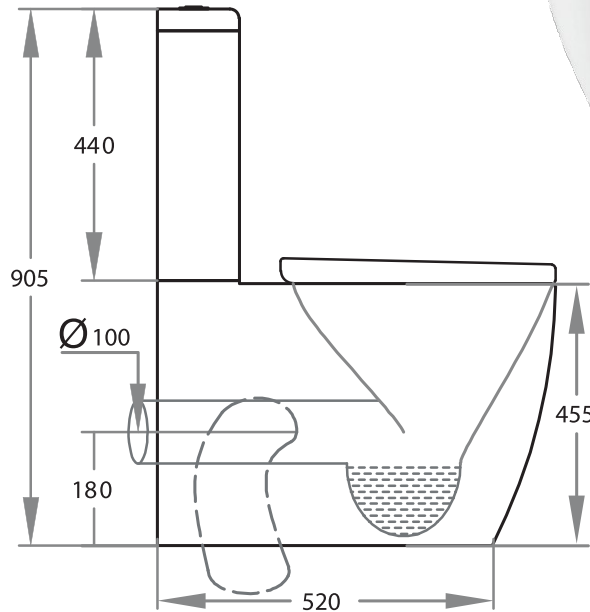

## Toilet Suite

Product Code: TSEVER

Proudly 100%  
WEST AUSTRALIAN  
OWNED & OPERATED

### SPECIFICATIONS:

- S-Trap set out 60-135 with PWG001
- S-Trap set out 100-185mm with PWG002 (out of the box)
- S-Trap set out 150-225mm with JT43
- P-Trap 180mm

WELS 4 Star rated: 3.5L Water Consumption  
WELS Registration: L04596  
Model Code: KDK021

PWG001 :60-135

PWG002 :100-185 *(Out of the box)*

JT43 : 150-225

The more stars the more water efficient

**WATER RATING**  
[www.waterefficiency.gov.au](http://www.waterefficiency.gov.au)

**4** 3.5L Water Consumption