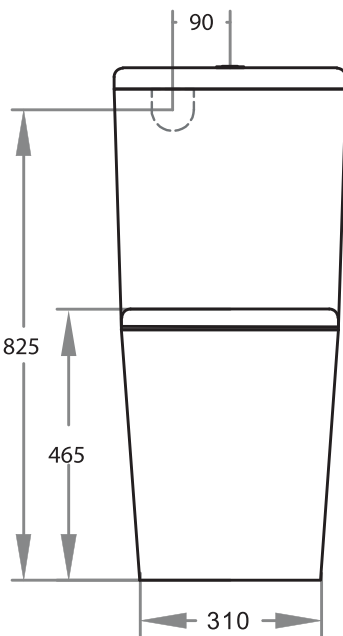

### SPECIFICATIONS:

- S-Trap set out 60-135 with PWG001
- S-Trap set out 100-185mm with PWG002 (out of the box)
- S-Trap set out 150-225mm with JT43
- P-Trap 180mm

WELS 4 Star rated: 3.5L Water Consumption  
WELS Registration: L04596  
Model Code: KDK021