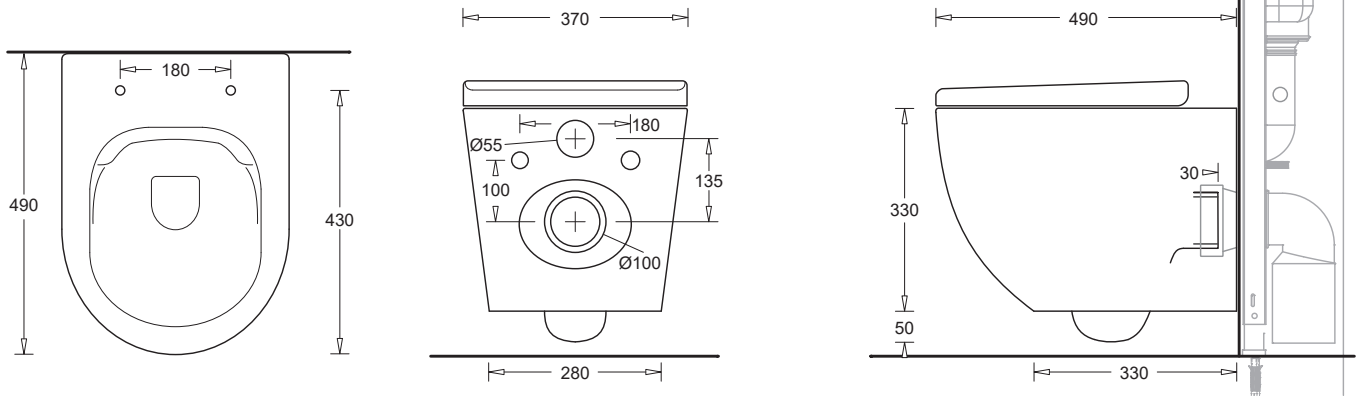

### FEATURES

- Stylish, curved front wall hung vitreous china toilet suite
- Efficient rimless bowl design for hygienic flushing
- Compact pan - 490mm projection
- Concealed wall mounting system compatible with the Johnson Suisse Econoflush framed in-wall cistern (Code: J2986)
- Soft-close, quick-release toilet seat for easy cleaning
- WELS 4 Star, 4.5/3L (3.3L average flush) L06873

### COMPONENTS

GEMELLI rimless wall hung pan	JTTG705
GEMELLI soft-close quick-release seat	JSEG712

### PRODUCT DIMENSIONS

### TECHNICAL DATA SHEET

SUPERSEDES ALL PREVIOUS ISSUES

All dimensions are in millimetres and are subject to normal manufacturing variation. As product development is ongoing BPA reserves the right to vary specifications without notice.