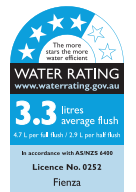

Cleaning & Care

- The toilet seat may be removed for cleaning - depress the quick release buttons and lift up.
- Clean only with a soft cloth or sponge using warm water and mild soap or detergent. Do not use any abrasive cleaning materials.
- Do not use any solvents or corrosive liquids.
- Note that use of clip-on deodorisers will affect flushing performance on rimless suites.