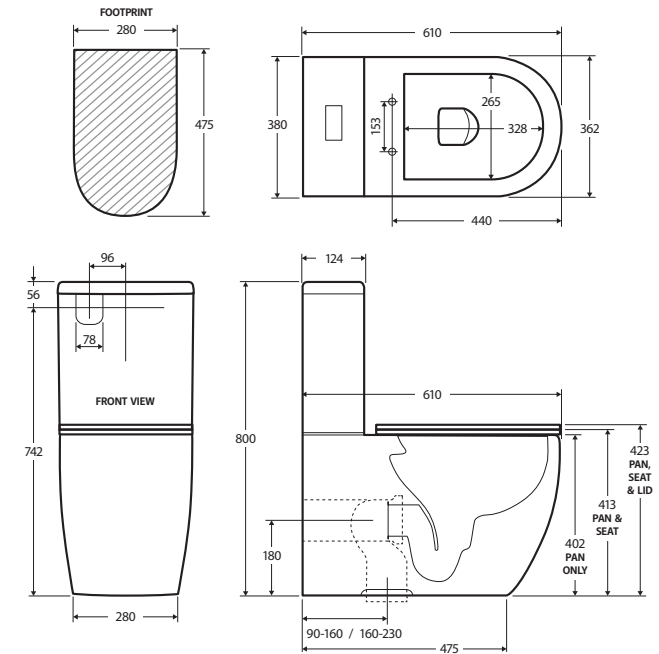

Hana BACK-TO-WALL TOILET SUITE

Features

- Rimless hygienic flush
- Gloss white finish
- Large, easy-push chrome flush buttons
- Concealed pan for easy cleaning
- UF quick release, soft close seat
- High quality, R&T flush mechanism
- Top or bottom inlets:
 - Left top inlet
 - Left or right bottom inlet
- Available as P-Trap or S-Trap
- **WELS 4 Star rated, 4.7L/2.9L (3.3L average flush)**

Available in

P-Trap
K8381P

S-Trap 90-160
K8381A

S-Trap 160-230
K8381B

Cleaning & Care

- The toilet seat may be removed for cleaning - depress the quick release buttons and lift up.
- Clean only with a soft cloth or sponge using warm water and mild soap or detergent. Do not use any abrasive cleaning materials.
- Do not use any solvents or corrosive liquids.
- Note that use of clip-on deodorisers will affect flushing performance on rimless suites.

While we aim to ensure specifications are correct at the time of publication, Fienza reserves the right to make modifications without prior notice. Physical colour may vary from image shown. All measurements are shown in millimetres. For ceramic products, please allow +/- 10 mm tolerance for manufacturing variance. Always use physical product measurements for mark-ups and roughing-in as the technical drawing may differ from actual product received.