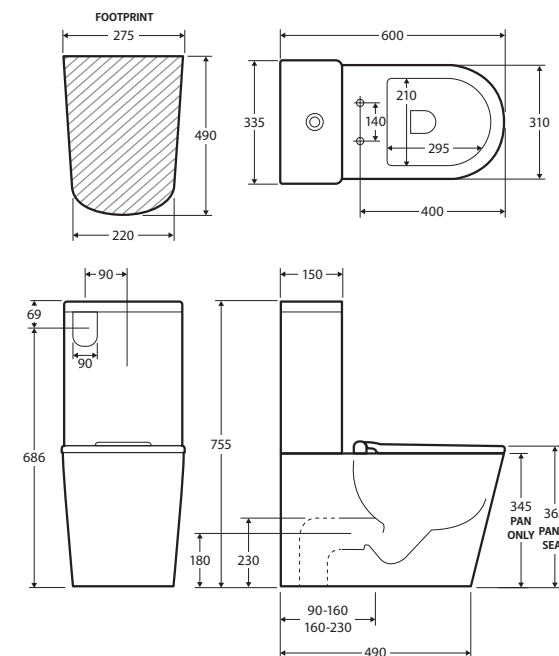

Isabella Junior BACK-TO-WALL TOILET SUITE

Features

- Two cistern options:
 - Standard with rectangular chrome flush button
 - Anti-Vandal Cistern with round chrome flush button (prevents cistern lid removal)
- Tornado rimless ultra quiet flush
- Nano-Glaze protection
- Concealed pan for easy cleaning
- UF quick release, soft close single flap seat
- Top or bottom inlets:
 - Left top inlet
 - Left or right bottom inlet
- Available as P-Trap or S-Trap
- Floor mounting pan screws included
- **WELS 4 Star rated, 4.3L/3L (3.3L average flush)**

Standard Cistern

Tornado
Rimless

Ultra Quiet
Flush

Anti-Vandal Cistern

Available in

P-Trap
Standard Cistern

K015P

S-Trap 90-160
Standard Cistern

K015A

S-Trap 160-230
Standard Cistern

K015B

P-Trap
Anti-Vandal Cistern

K015P-2

S-Trap 90-160
Anti-Vandal Cistern

K015A-2

S-Trap 160-230
Anti-Vandal Cistern

We aim to ensure that specifications are correct at the time of publication. All measurements are shown in millimetres. For ceramic products, please allow +/- 10 mm tolerance for manufacturing variance. Always use measurements of actual product received for final specification as the technical drawing may contain differences. Due to printing limitations, physical colour may vary from the image shown. Fienza reserves the right to make modifications without prior notice.