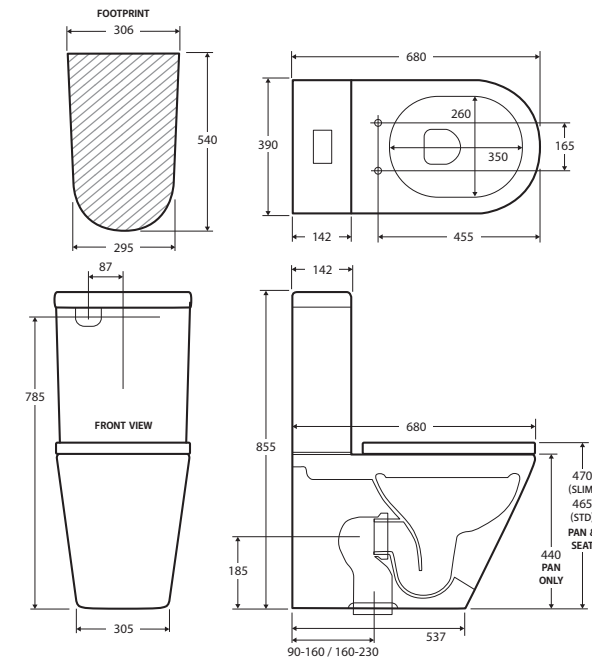

Kaya® BACK-TO-WALL TOILET SUITE

Features

WELS 4 Star - 4.4/3.1L (3.4L avg/flush)

- Gloss white finish
- Tornado rimless ultra quiet flush
- Extra height pan
- UF quick release, soft close seat
- Chrome flush buttons & stainless steel hinges
- R&T or Geberit flush systems
- Top or bottom inlets:
 - Left top inlet
 - Left or right bottom inlet
- Available as P-Trap or S-Trap

Tornado
Rimless

Ultra Quiet
Flush

Available in

P-Trap
R&T System
K021P-1

S-Trap 90-160
R&T System
K021A-1

S-Trap 160-230
R&T System
K021B-1

P-Trap
Geberit System
K021GEP-1

S-Trap 90-160
Geberit System
K021GEA-1

We aim to ensure that specifications are correct at the time of publication. All measurements are shown in millimetres. For ceramic products, please allow +/- 10 mm tolerance for manufacturing variance. Always use measurements of actual product received for final specification as the technical drawing may contain differences. Due to printing limitations, physical colour may vary from the image shown. Fienza reserves the right to make modifications without prior notice.