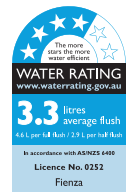

Cleaning & Care

- The toilet seat may be removed for cleaning - depress the quick release buttons and lift up.
- Clean only with a soft cloth or sponge using warm water and mild soap or detergent. Do not use any abrasive cleaning materials.
- Do not use any solvents or corrosive liquids.
- Note that use of clip-on deodorisers will affect flushing performance on rimless suites.