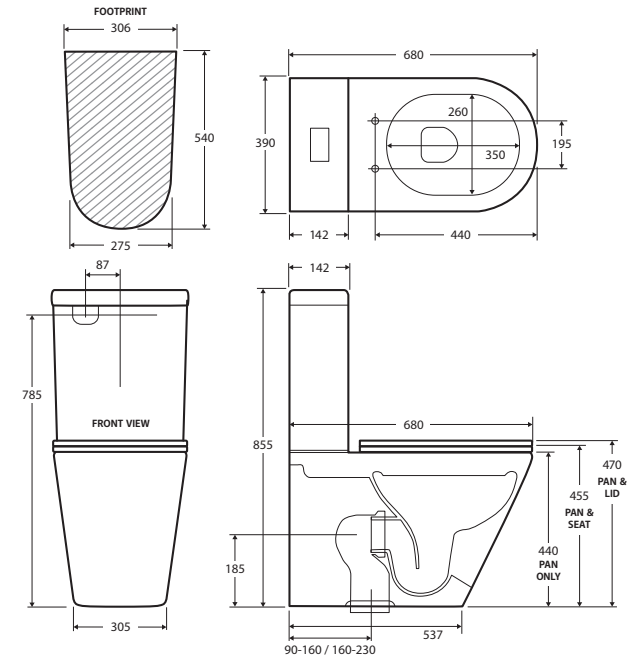

Kaya® BACK-TO-WALL TOILET SUITE

Features

- Rimless hygienic flush
- Extra height pan
- Gloss white finish
- Large, easy-push chrome flush buttons
- Concealed design for easy cleaning
- UF quick release, soft close slim seat
- High quality, R&T flush mechanism
- Top or bottom inlets:
 - Left top inlet
 - Left or right bottom inlet
- Available as P-Trap or S-Trap
- **WELS 4 Star rated, 4.6L/2.9L (3.3L average flush)**

Available in

P-Trap
K021P

S-Trap 90-160
K021A

S-Trap 160-230
K021B

Cleaning & Care

- The toilet seat may be removed for cleaning - depress the quick release buttons and lift up.
- Clean only with a soft cloth or sponge using warm water and mild soap or detergent. Do not use any abrasive cleaning materials.
- Do not use any solvents or corrosive liquids.
- Note that use of clip-on deodorisers will affect flushing performance on rimless suites.

While we aim to ensure specifications are correct at the time of publication, Fienza reserves the right to make modifications without prior notice. Physical colour may vary from image shown. All measurements are shown in millimetres. For ceramic products, please allow +/- 10 mm tolerance for manufacturing variance. Always use physical product measurements for mark-ups and roughing-in as the technical drawing may differ from actual product received.