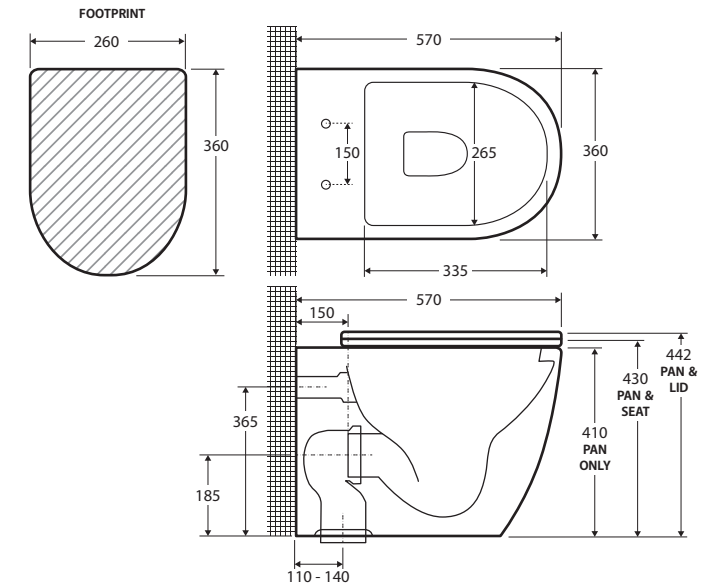

Koko Matte Black WALL-FACED TOILET

Features

- Rimless hygienic flush
- Matte black finish
- Concealed pan for easy cleaning
- Matte black quick release, soft close seat
- Available as P-Trap or S-Trap
- Stainless steel hinges
- Includes floor mounting screws
- **WELS 4 Star rated, 4.5L/3L (3.3L average flush) when used with R&T cistern**

Cistern and flush buttons required (sold separately)

Available in

P-Trap
Pan & Seat

K002376MB-PS

S-Trap
Pan & Seat

K002376MBA-PS

Cleaning & Care

- The toilet seat may be removed for cleaning - depress the quick release buttons and lift up.
- Clean only with a soft cloth or sponge using warm water and mild soap or detergent. Do not use any abrasive cleaning materials.
- Do not use any solvents or corrosive liquids.
- Note that use of clip-on deodorisers will affect flushing performance on rimless suites.

While we aim to ensure specifications are correct at the time of publication, Fienza reserves the right to make modifications without prior notice. Physical colour may vary from image shown. All measurements are shown in millimetres. For ceramic products, please allow +/- 10 mm tolerance for manufacturing variance. Always use physical product measurements for mark-ups and roughing-in as the technical drawing may differ from actual product received.