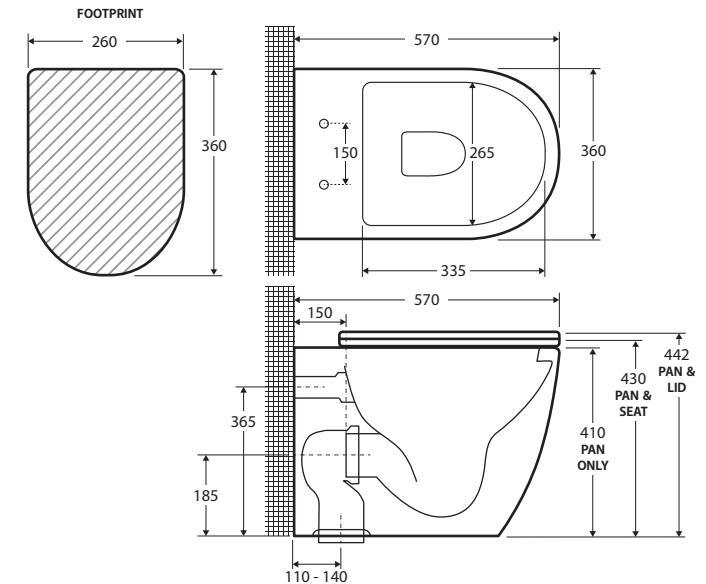

Koko Matte White

WALL-FACED TOILET

Features

- Rimless hygienic flush
- Matte white finish
- Concealed pan for easy cleaning
- Gloss white quick release, soft close seat
- Available as P-Trap or S-Trap
- Stainless steel hinges
- Includes floor mounting screws
- **WELS 4 Star rated, 4.5L/3L (3.3L average flush) when used with R&T cistern**

Cistern and flush buttons required (sold separately)

Available in

P-Trap
Pan & Seat

K002376MW-PS

S-Trap
Pan & Seat

K002376MWA-PS

Cleaning & Care

- The toilet seat may be removed for cleaning - depress the quick release buttons and lift up.
- Clean only with a soft cloth or sponge using warm water and mild soap or detergent. Do not use any abrasive cleaning materials.
- Do not use any solvents or corrosive liquids.
- Note that use of clip-on deodorisers will affect flushing performance on rimless suites.

While we aim to ensure specifications are correct at the time of publication, Fienza reserves the right to make modifications without prior notice. Physical colour may vary from image shown. All measurements are shown in millimetres. For ceramic products, please allow +/- 10 mm tolerance for manufacturing variance. Always use physical product measurements for mark-ups and roughing-in as the technical drawing may differ from actual product received.