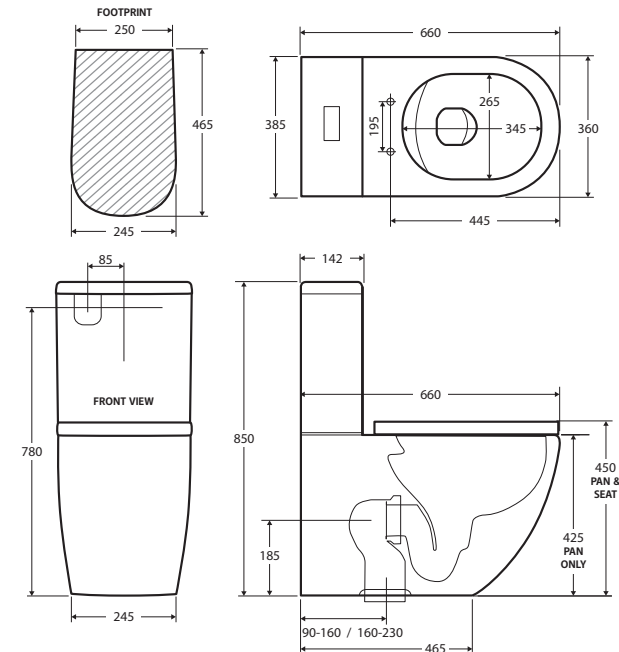

Koko® Matte White BACK-TO-WALL TOILET SUITE

Features

- Rimless hygienic flush
- Matte white finish
- Large, easy-push chrome flush buttons
- Concealed pan for easy cleaning
- UF quick release, soft close seat
- High quality, R&T flush mechanism
- Top or bottom inlets:
 - Left top inlet
 - Left or right bottom inlet
- Available as P-Trap or S-Trap
- WELS 4 Star rated, 4.5L/3L (3.3L average flush)

Available in

P-Trap
K002MWP

S-Trap 90-160
K002MWA

S-Trap 160-230
K002MWB

Cleaning & Care

- The toilet seat may be removed for cleaning - depress the quick release buttons and lift up.
- Clean only with a soft cloth or sponge using warm water and mild soap or detergent. Do not use any abrasive cleaning materials.
- Do not use any solvents or corrosive liquids.
- Note that use of clip-on deodorisers will affect flushing performance on rimless suites.

While we aim to ensure specifications are correct at the time of publication, Fienza reserves the right to make modifications without prior notice. Physical colour may vary from image shown. All measurements are shown in millimetres. For ceramic products, please allow +/- 10 mm tolerance for manufacturing variance. Always use physical product measurements for mark-ups and roughing-in as the technical drawing may differ from actual product received.