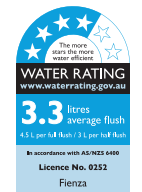

Cleaning & Care

- The toilet seat may be removed for cleaning - depress the quick release buttons and lift up.
- Clean only with a soft cloth or sponge using warm water and mild soap or detergent. Do not use any abrasive cleaning materials.
- Do not use any solvents or corrosive liquids.
- Note that use of clip-on deodorisers will affect flushing performance on rimless suites.