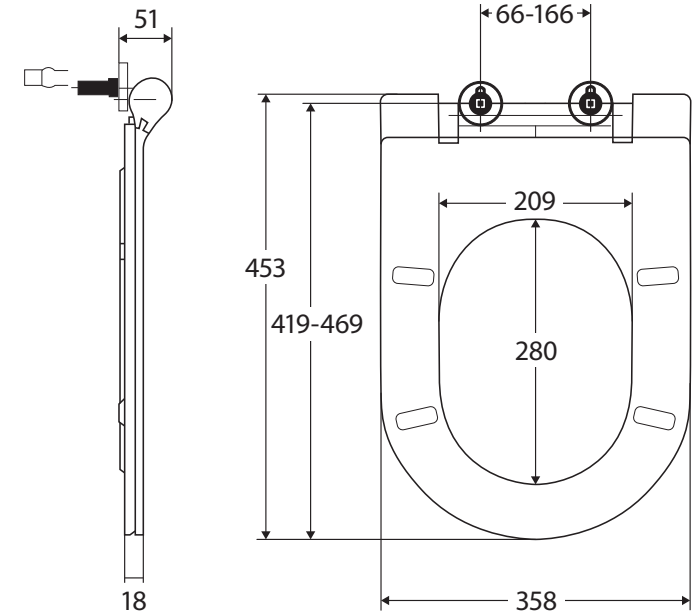

Lucero TOILET SEAT

Features

- Soft close
- Quick release
- Made from urea-formaldehyde

Available in

Gloss White
UF1015

Cleaning & Care

- The toilet seat may be removed for cleaning - depress the chrome hinge release buttons and lift up.
- Clean only with a soft cloth or sponge using warm water and mild soap or detergent. Do not use any abrasive cleaning materials.
- Do not use any solvents or corrosive liquids.
- Note that use of clip-on deodorisers will affect flushing performance on rimless suites.

While we aim to ensure specifications are correct at the time of publication, Fienza reserves the right to make modifications without prior notice. Physical colour may vary from image shown. All measurements are shown in millimetres. Always use physical product measurements for mark-ups and roughing-in as the technical drawing may differ from actual product received.