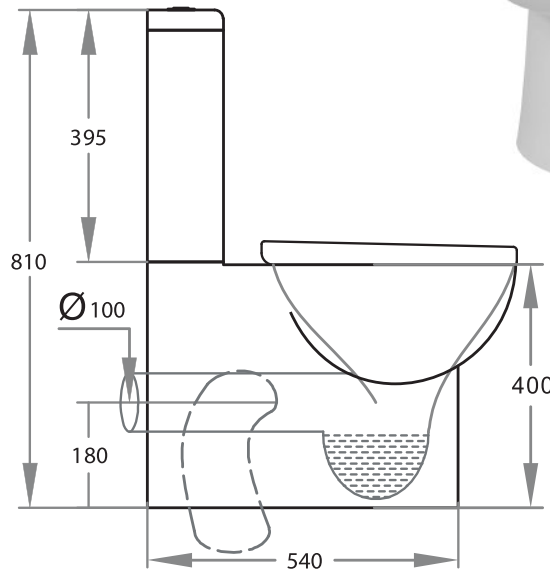

### SPECIFICATIONS:

- S-Trap set out 60-155 with PWG001 (out of the box)
- S-Trap set out 100-195mm with PWG002
- S-Trap set out 150-235mm with JT43
- P-Trap 180mm

WELS 4 Star rated: 3.5 Water Consumption  
WELS Registration: L03105  
Model Code: KDK013

PWG001 :60-155 (*Out of the box*)

PWG002 :100-195

JT43 : 150-235

The more stars the more water efficient

**WATER RATING**  
[www.waterefficiency.gov.au](http://www.waterefficiency.gov.au)

**4** 3.5L Water Consumption