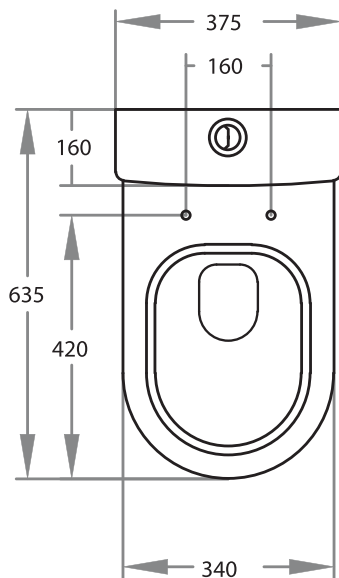

### SPECIFICATIONS:

- S-Trap set out 60-155 with PWG001 (out of the box)
- S-Trap set out 100-195mm with PWG002
- S-Trap set out 150-235mm with JT43
- P-Trap 180mm

WELS 4 Star rated: 3.5 Water Consumption  
WELS Registration: L03105  
Model Code: KDK013