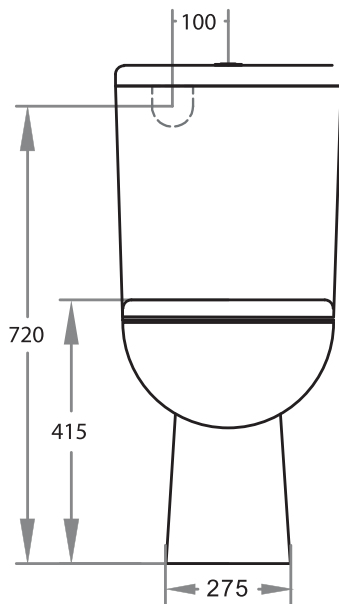

### SPECIFICATIONS:

- S-Trap set out 60-155 with PWG001 (out of the box)
- S-Trap set out 100-195mm with PWG002
- S-Trap set out 150-235mm with JT43
- P-Trap 180mm

WELS 4 Star rated: 3.5 Water Consumption  
WELS Registration: L03105  
Model Code: KDK013