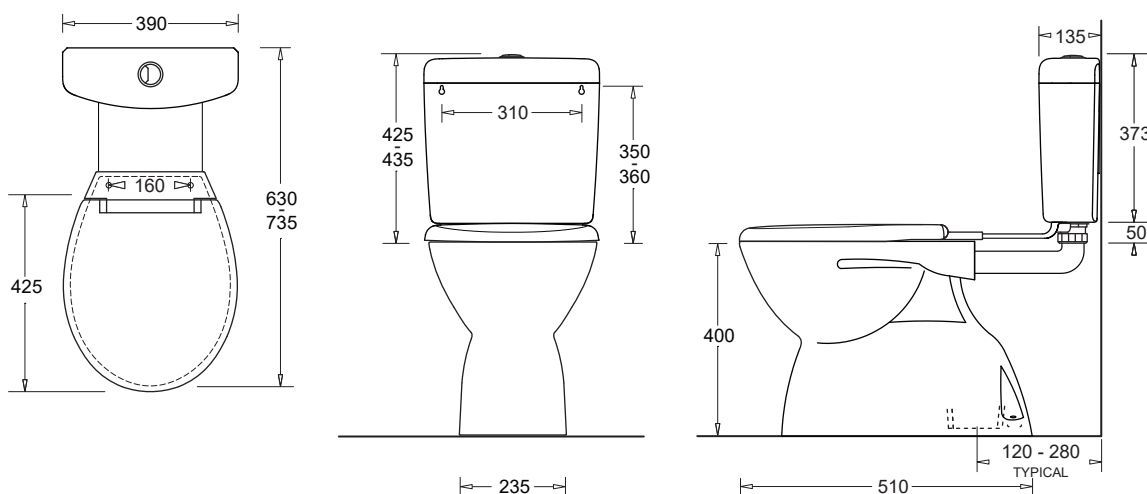

Mode Deluxe Link Suite

CODE:

CONCEALED OUTLET PAN with
CISTERN, SEAT and LINK

Mode Deluxe S Trap Link	J2030A.G1210A
-------------------------	---------------

FEATURES

- Skirted S trap vitreous china pan with plastic cistern seat and link
- Designed for general purpose use in commercial or domestic installations
- Suitable for retrofit or upgrade installations
- Concealed outlet S trap pan
- LH/RH bottom water inlet
- Efficient, reliable flushing performance
- **WELS 4 Star, 4.6/3.1L (3.4L average flush) L06643**

COMPONENTS

Mode Deluxe S Trap pan	J2030A
Mode II cistern-seat-link	G1210A

WARRANTY

Vitreous china 25 years replacement
Plastic cistern 10 years replacement
Toilet seat 5 years replacement
-refer to T&Cs at www.johnsonsuisse.com.au

PRODUCT DIMENSIONS

Standard Fittings

Inlet valve	XJ100
Outlet valve	XJ114
Flush button	XJ144
Toilet seat	G1028A
Cap nut	X013A
Wedge seal	X024
Flush pipe	X026
Link piece	X025
Keeseal	X016
Bung	X041
Wall screw kit	X018

TECHNICAL DATA SHEET

SUPERSEDES ALL PREVIOUS ISSUES

All dimensions are in millimetres and are subject to normal manufacturing variation.
As product development is ongoing BPA reserves the right to vary specifications without notice.
Bathroom Products Australia Pty Ltd ABN 87 079 297 617