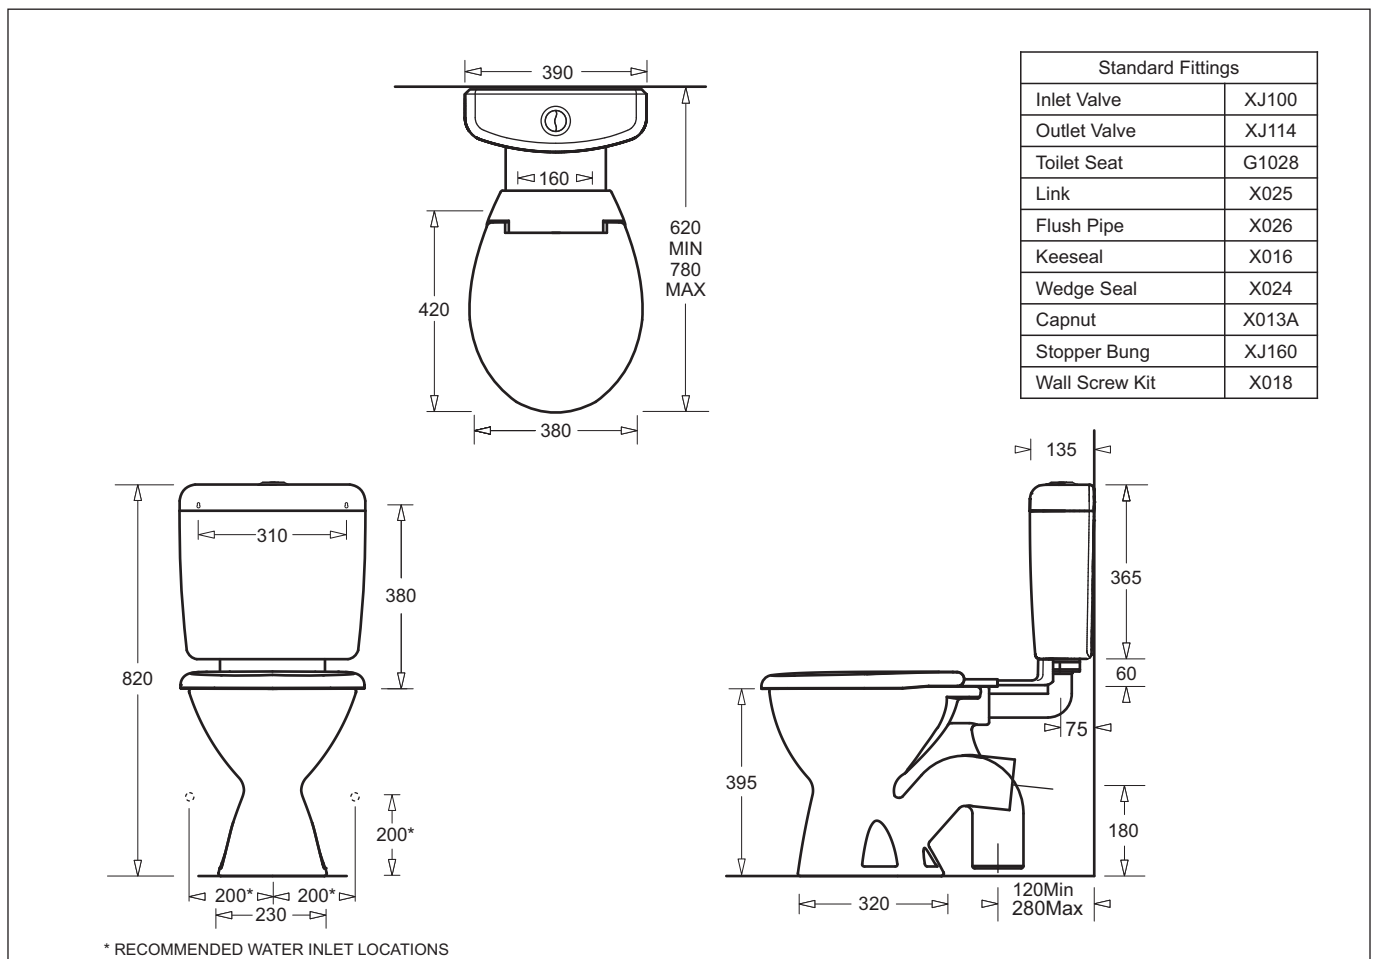

MODE LINK

VITREOUS CHINA-PLASTIC LINK SUITE
S or P TRAP

S Trap

P Trap

MODE LINK

VITREOUS CHINA-PLASTIC LINK SUITE

- Standard vitreous china pan with plastic cistern link and seat
- Mode pan matched with attractive Mode cistern
- Variable set out S trap 120-280mm, P trap 180mm
- 4.5/3L Dual flush - 4 Star WELS rated
- 4 hole pan floor fixing for increased stability
- LH/RH water inlet
- S Trap - WELS 4 Star, 4.6/3.1L (3.4 average flush) L06642
- P Trap - WELS 4 Star, 4.7/3.2L (3.5 average flush) L06624

Provided

Item	Description	Code
Toilet	Mode S Pan	OR J2000A
Toilet	Mode P Pan	
Cistern	Mode Plastic Cistern Seat and Link	G1210A
Installation	Instruction Sheet	✓

All dimensions are in millimetres and are subject to normal manufacturing variation of +/- 3mm on all surfaces. As product development is ongoing BPA reserves the right to vary specifications without notice.