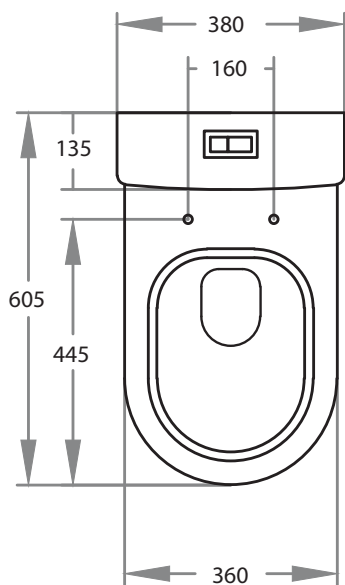

Toilet Suite

Product Code: TSMONT

Proudly 100%
WEST AUSTRALIAN
OWNED & OPERATED

SPECIFICATIONS:

- S-Trap set out 60-95 with PWG001
- S-Trap set out 100-145mm with PWG002
- S-Trap set out 150-185mm with JT43 (out of the box)
- P-Trap 180mm

WELS 4 Star rated: 3.5L Water Consumption

WELS Registration: L03101

Model Code: KDK008

PWG001 :60-95

PWG002 :100-145

JT43 : 150-185 (*Out of the box*)