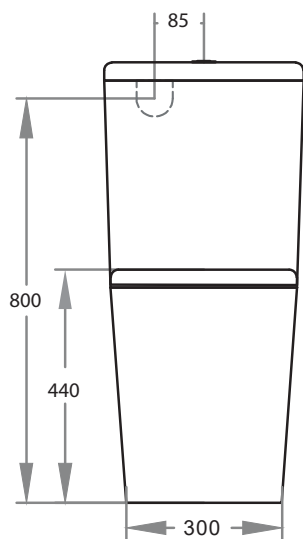

Toilet Suite

Product Code: TSMONT

Proudly 100%
WEST AUSTRALIAN
OWNED & OPERATED

SPECIFICATIONS:

- S-Trap set out 60-95 with PWG001
- S-Trap set out 100-145mm with PWG002
- S-Trap set out 150-185mm with JT43 (out of the box)
- P-Trap 180mm

WELS 4 Star rated: 3.5L Water Consumption

WELS Registration: L03101

Model Code: KDK008

PWG001 :60-95

PWG002 :100-145

JT43 : 150-185 (*Out of the box*)