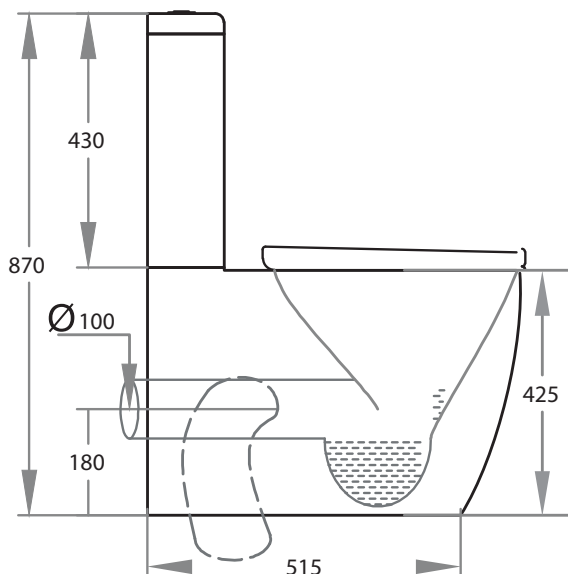

Toilet Suite

Product Code: TSMONT

Proudly 100%
WEST AUSTRALIAN
OWNED & OPERATED

SPECIFICATIONS:

- S-Trap set out 60-95 with PWG001
- S-Trap set out 100-145mm with PWG002
- S-Trap set out 150-185mm with JT43 (out of the box)
- P-Trap 180mm

WELS 4 Star rated: 3.5L Water Consumption

WELS Registration: L03101

Model Code: KDK008

PWG001 :60-95

PWG002 :100-145

JT43 : 150-185 (*Out of the box*)