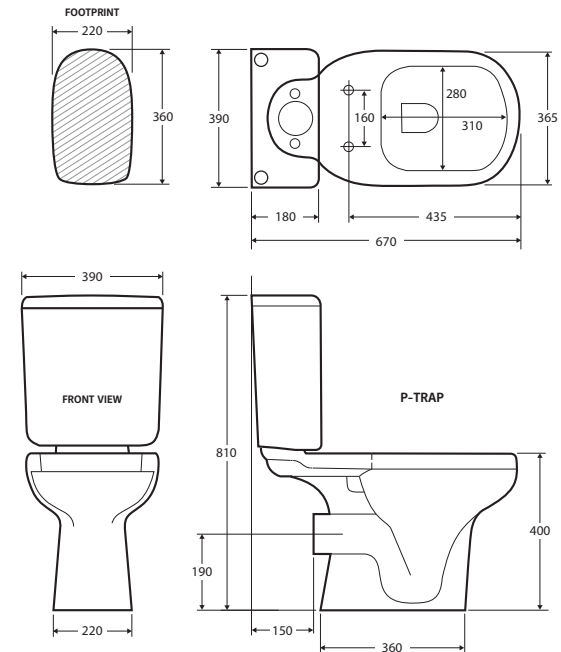

Available in

P-Trap
222730W

Cleaning & Care

- Clean only with a soft cloth or sponge using warm water and mild soap or detergent. Do not use any abrasive cleaning materials.
- Do not use any solvents or corrosive liquids.

While we aim to ensure specifications are correct at the time of publication, Fienza reserves the right to make modifications without prior notice. Physical colour may vary from image shown. All measurements are shown in millimetres. For ceramic products, please allow +/- 10 mm tolerance for manufacturing variance. Always use physical product measurements for mark-ups and roughing-in as the technical drawing may differ from actual product received.