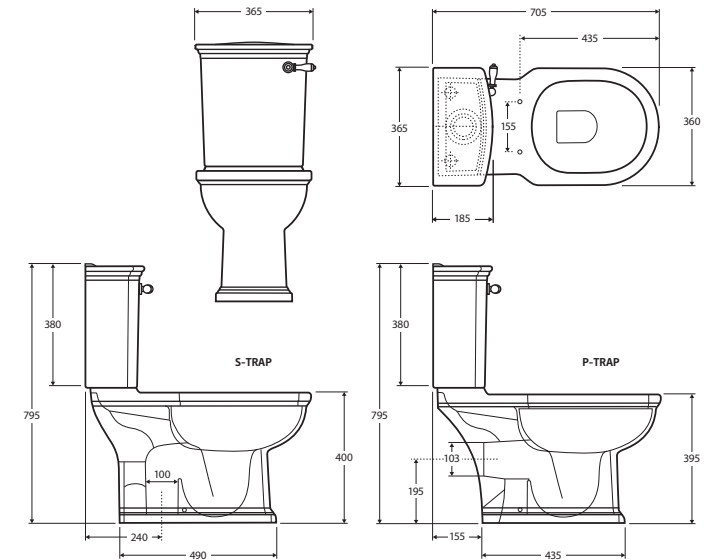

Available in

P-Trap
070130WS

S-Trap 240
060130WS

Cleaning & Care

- The toilet seat may be removed for cleaning - depress the quick release buttons and lift up.
- Clean only with a soft cloth or sponge using warm water and mild soap or detergent. Do not use any abrasive cleaning materials.
- Do not use any solvents or corrosive liquids.

While we aim to ensure specifications are correct at the time of publication, Fienza reserves the right to make modifications without prior notice. Physical colour may vary from image shown. All measurements are shown in millimetres. For ceramic products, please allow +/- 10 mm tolerance for manufacturing variance. Always use physical product measurements for mark-ups and roughing-in as the technical drawing may differ from actual product received.