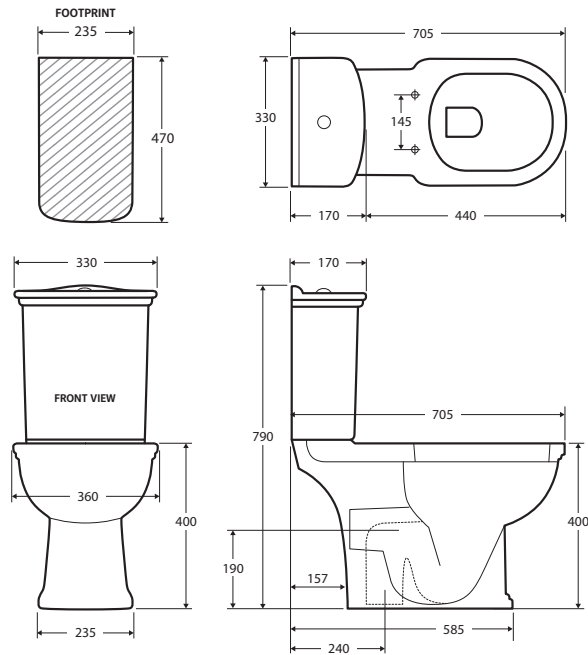

Available in

P-Trap
070130W

S-Trap 240
060130W

Cleaning & Care

- Clean only with a soft cloth or sponge using warm water and mild soap or detergent. Do not use any abrasive cleaning materials.
- Do not use any solvents or corrosive liquids.

While we aim to ensure specifications are correct at the time of publication, Fienza reserves the right to make modifications without prior notice. Physical colour may vary from image shown. All measurements are shown in millimetres. For ceramic products, please allow +/- 10 mm tolerance for manufacturing variance. Always use physical product measurements for mark-ups and roughing-in as the technical drawing may differ from actual product received.