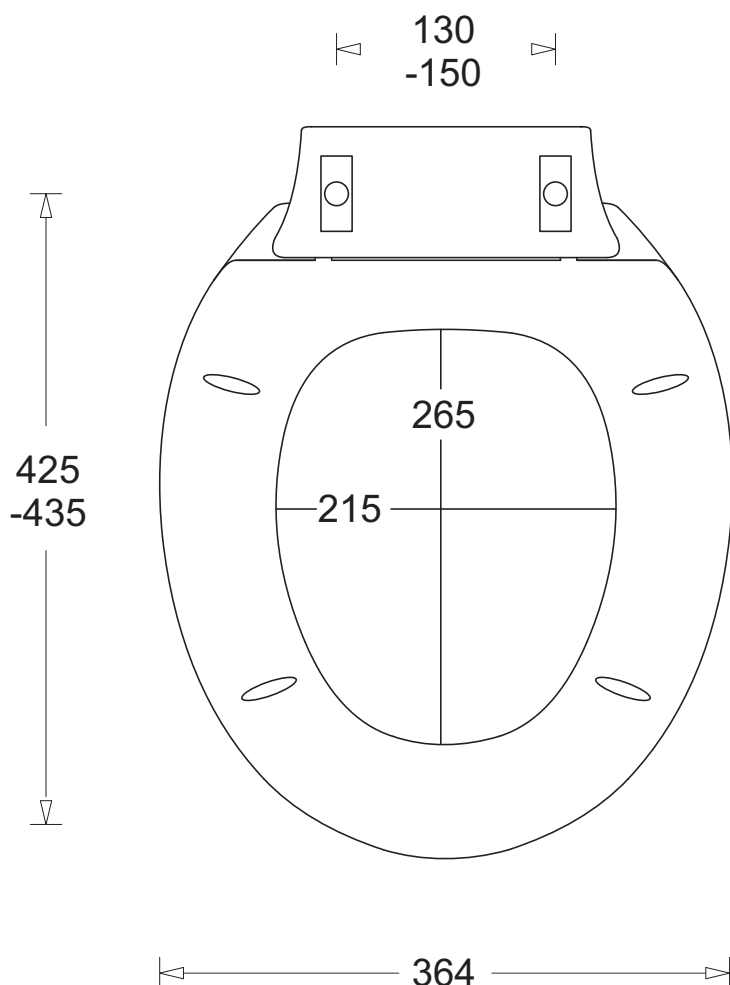

RB1038
RB1038SC

July 2019

Select/Plaza

TOILET SEAT

Specifications

Material	Polypropelene
Hinge	Bottom-fix, Bolt type, Anti-Vandal option

Compatibility

Mode pans	
-	J2000A
-	J2001A
-	J2030A
-	J2031

RB1038	Normal Close
RB1038SC	Soft Close

matching link:
XR906