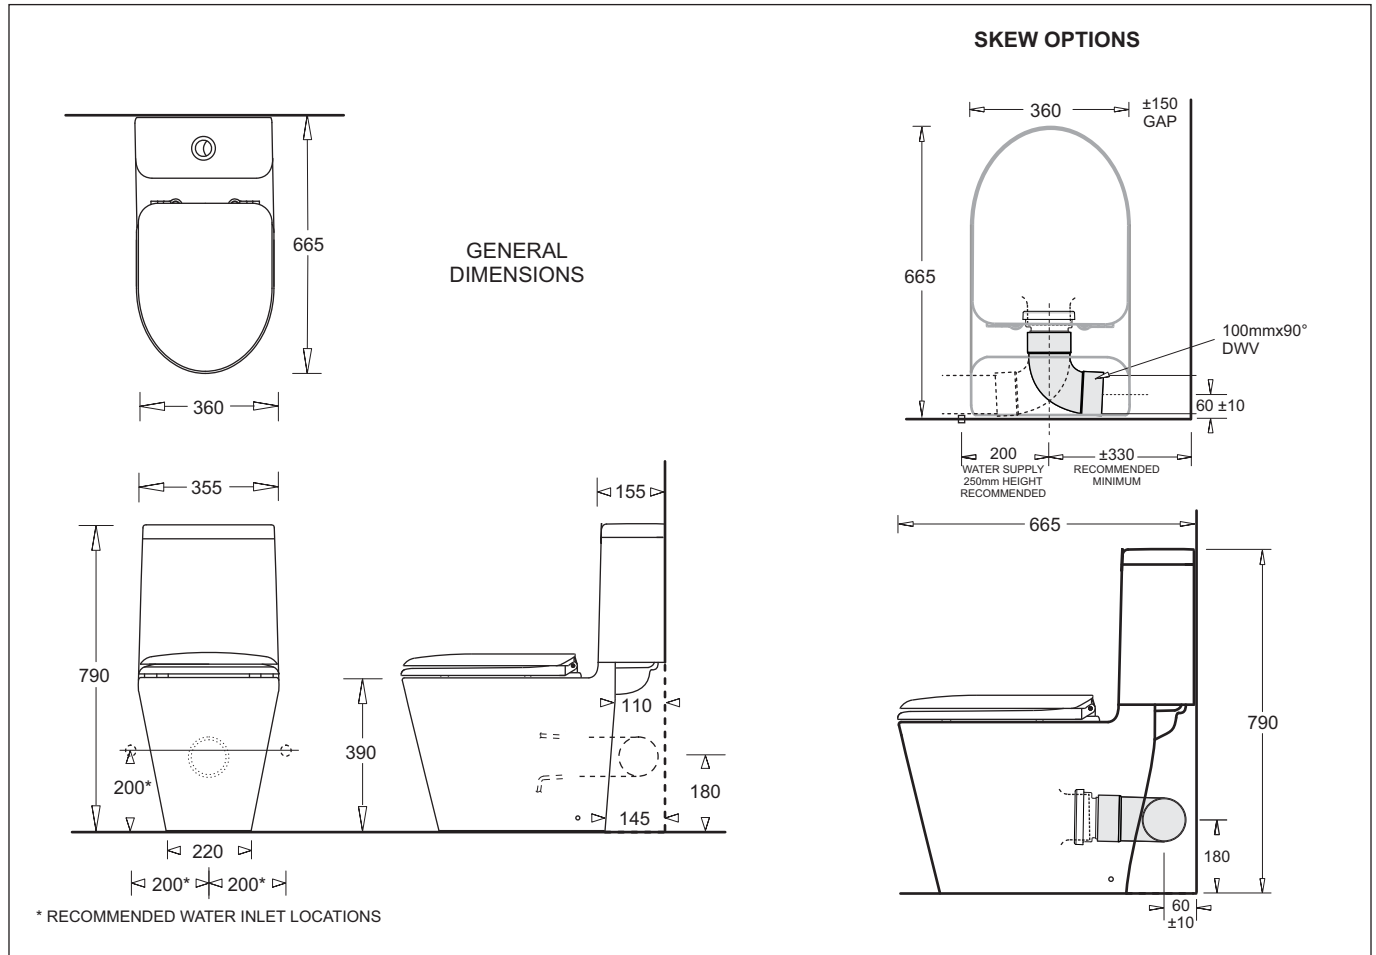

COTTO[®]

C6799.6269.SK

July 2023

SUPERSEDES ALL PREVIOUS ISSUES

SPACE SOLUTION SKEW SUITE

CLOSE COUPLED
SKEW TOILET SUITE

Soft Close Seat

SPACE SOLUTION SKEW SUITES

COTTO

CLOSE COUPLED TOILET SUITES

- Elegant and compact vitreous china close coupled toilet suite
- Modern styling with simple easy to clean lines
- The suite offers convenient options for skew installations where there is limited space
- The skew suite can be configured for left or right hand sewer outlet
- [WELS 4 Star, 4.5/2.8L \(3.3 average flush\) L06617](#)

Item	Description	Code
Toilet	Space Solution Close Coupled Pan	C6799
Cistern	Space Solution Cistern	C6269
Seat	Deluxe Soft Close Seat	C90801
Sewer	Pan Collar	X215
	90° DWV Bend	X216

All dimensions are in millimetres and are subject to normal manufacturing variation.
As product development is ongoing BPA reserves the right to vary specifications without notice.
Bathroom Products Australia P/L ABN 67 079 297 617