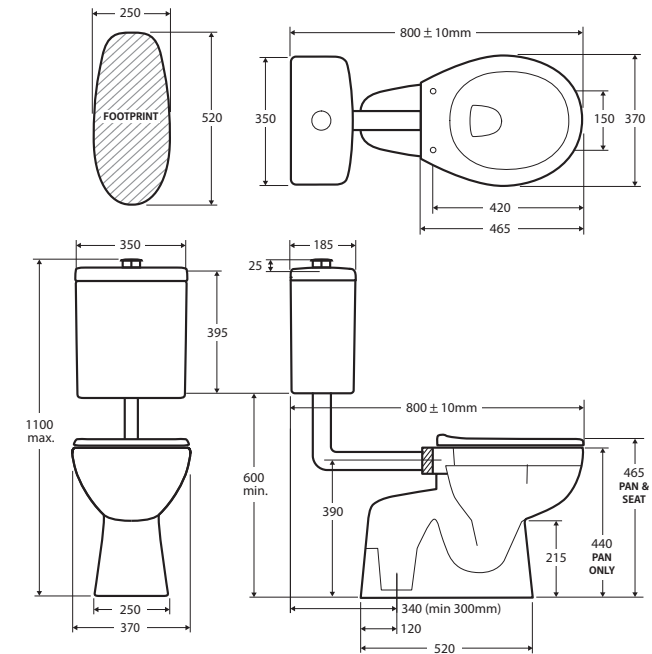

Stella Care ADJUSTABLE LINK TOILET SUITE

Features

- Can be installed for AS1428.1 Accessible compliance
- Extra height pan
- Gloss white finish
- Blue or grey raised flush buttons
- Blue or grey single flap seat
- High quality, R&T flush mechanism
- Left or right bottom inlet
- Concealed S-Trap only, 300-340mm set-out
- Includes concealed floor fixing screws
- **WELS 4 Star rated, 4.5L/3L (3.3L average flush)**

Available in

S-Trap 300-340
Grey Seat and
Flush Buttons
K001DG

S-Trap 300-340
Blue Seat and
Flush Buttons
K001D

Cleaning & Care

- Clean only with a soft cloth or sponge using warm water and mild soap or detergent. Do not use any abrasive cleaning materials.
- Do not use any solvents or corrosive liquids.

While we aim to ensure specifications are correct at the time of publication, Fienza reserves the right to make modifications without prior notice. Physical colour may vary from image shown. All measurements are shown in millimetres. For ceramic products, please allow +/- 10 mm tolerance for manufacturing variance. Always use physical product measurements for mark-ups and roughing-in as the technical drawing may differ from actual product received.