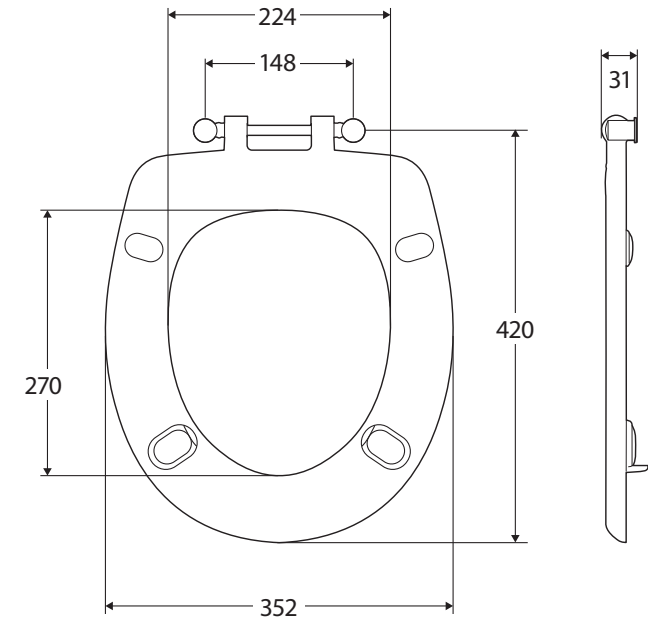

# Stella Care Adjustable Link TOILET SEAT

## Features

- Soft close
- Single flap
- Suits: Stella Care Adjustable Link (K001D)

While we aim to ensure specifications are correct at the time of publication, Fienza reserves the right to make modifications without prior notice. Physical colour may vary from image shown. All measurements are shown in millimetres. Always use physical product measurements for mark-ups and roughing-in as the technical drawing may differ from actual product received.