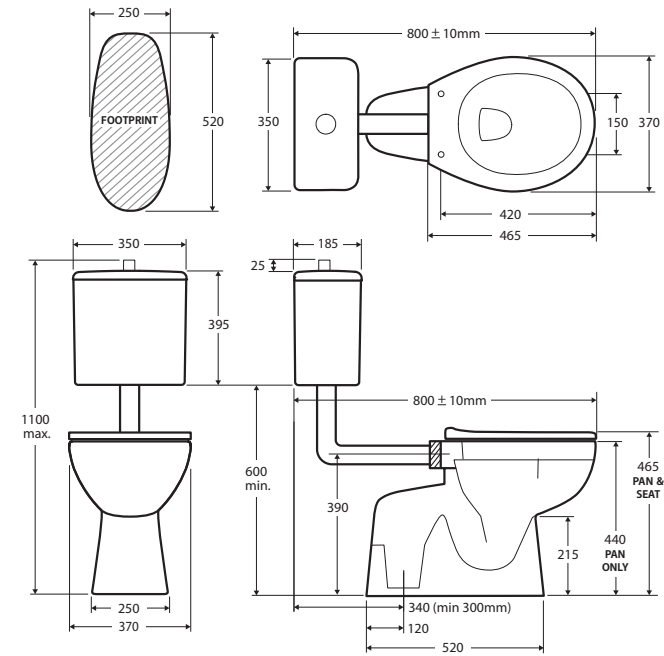

Stella Senior

ADJUSTABLE LINK TOILET SUITE

Features

- Extra height, boxed rim pan
- Gloss white finish
- Chrome, easy-push flush buttons
- UF soft close seat with connector and flush pipe
- High quality, R&T flush mechanism
- Left or right bottom inlet
- Concealed S-Trap only, 300-340 mm set-out
- Includes concealed floor fixing screws
- **WELS 4 Star rated, 4.5L/3L (3.3L average flush)**

While we aim to ensure specifications are correct at the time of publication, Fienza reserves the right to make modifications without prior notice. Physical colour may vary from image shown. All measurements are shown in millimetres. For ceramic products, please allow +/- 10 mm tolerance for manufacturing variance. Always use physical product measurements for mark-ups and roughing-in as the technical drawing may differ from actual product received.