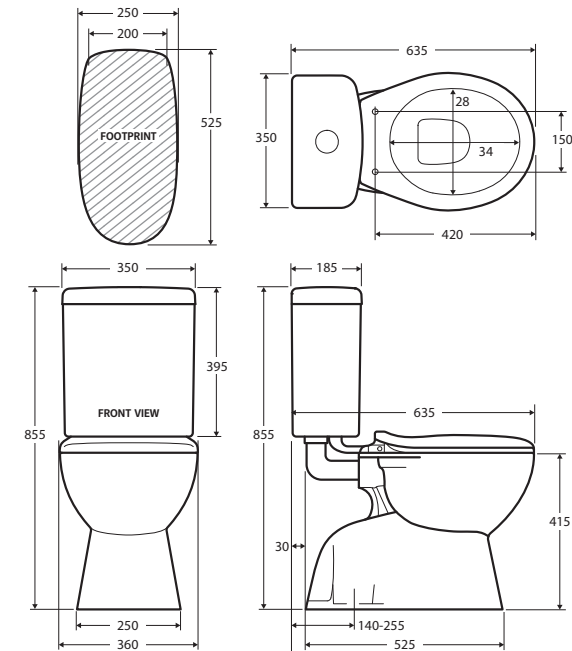

Stella

ADJUSTABLE LINK TOILET SUITE

Features

- Boxed rim pan
- Gloss white finish
- Chrome flush buttons
- UF soft close seat with connector and flush pipe
- High quality, R&T flush mechanism
- Left or right bottom inlet
- Concealed S-Trap only, 140-255mm set-out
- **WELS 4 Star rated, 4.5L/3L (3.3L average flush)**

While we aim to ensure specifications are correct at the time of publication, Fienza reserves the right to make modifications without prior notice. Physical colour may vary from image shown. All measurements are shown in millimetres. For ceramic products, please allow +/- 10 mm tolerance for manufacturing variance. Always use physical product measurements for mark-ups and roughing-in as the technical drawing may differ from actual product received.