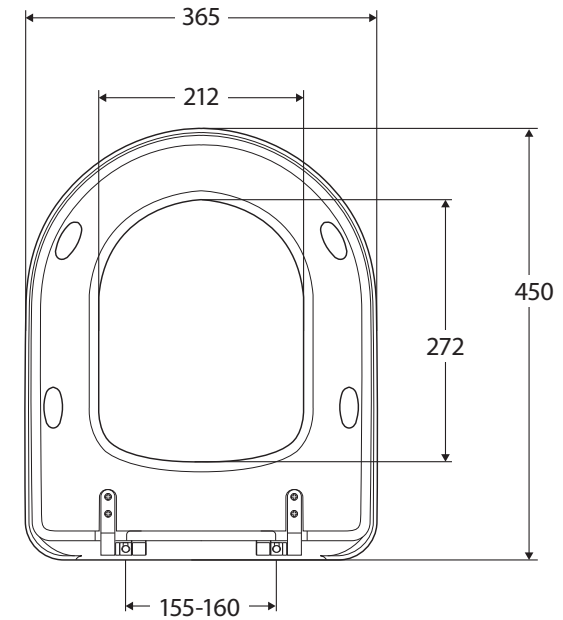

Universal TOILET SEAT

Features

- Soft close
- Quick release
- Made from urea-formaldehyde
- Suits: RAK Compact (345122)

Available in

Gloss Grey
000022G

Gloss Blue
000022U

Cleaning & Care

- The toilet seat may be removed for cleaning - depress the chrome hinge release buttons and lift up.
- Clean only with a soft cloth or sponge using warm water and mild soap or detergent. Do not use any abrasive cleaning materials.
- Do not use any solvents or corrosive liquids.
- Note that use of clip-on deodorisers will affect flushing performance on rimless suites.

While we aim to ensure specifications are correct at the time of publication, Fienza reserves the right to make modifications without prior notice. Physical colour may vary from image shown. All measurements are shown in millimetres. Always use physical product measurements for mark-ups and roughing-in as the technical drawing may differ from actual product received.