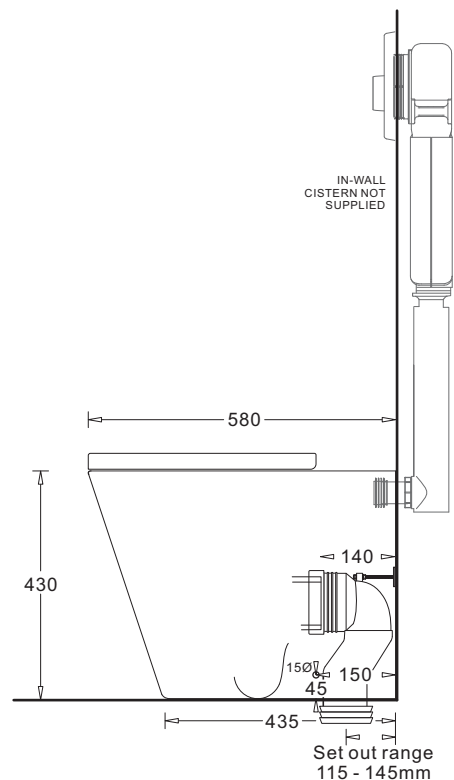

VENEZIA_{COMFORT}

JohnsonSuisse
Bathroom Solutions

RIMLESS WALL FACED TOILET PAN COMFORT HEIGHT

CODE:
JTTV611

FEATURES

- MODERN STYLE WALL FACED VITREOUS CHINA TOILET PAN
- EFFICIENT RIMLESS DESIGN FOR HYGIENIC FLUSHING
- COMPACT, SHORT PROJECTION PAN SUITABLE FOR SMALL BATHROOMS
- SOFT-CLOSE, QUICK-RELEASE TOILET SEAT
- S OR P TRAP CONFIGURATION INSTALLATION
- VARIABLE S TRAP PAN CONNECTOR (115-145 SET OUT)
- WELS 4 Star, 4.5/2.9L (3.2L average flush) L06871

COMPONENTS

VENEZIA_{COMFORT} RIMLESS FLUSH TO WALL PAN JTTV611
VENEZIA QUICK-RELEASE SOFT-CLOSE SEAT JSEV315

WARRANTY

25 YEARS vitreous china replacement

- REFER TO T&CS AT johnsonsuise.com.au

PRODUCT DIMENSIONS

OPTIONS

VENEZIA SEAT HINGE BOLT KIT

XJTTV02

TECHNICAL DATA SHEET

SUPERSEDES ALL PREVIOUS ISSUES

All dimensions are in millimetres and are subject to normal manufacturing variation.
As product development is ongoing BPA reserves the right to vary specifications without notice.
Bathroom Products Australia P/L ABN 87 079 297 617