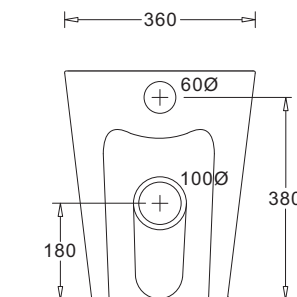

VENEZIA_{COMFORT}

JohnsonSuisse
Bathroom Solutions

RIMLESS WALL FACED TOILET PAN COMFORT HEIGHT

CODE:
JTTV611

FEATURES

- MODERN STYLE WALL FACED VITREOUS CHINA TOILET PAN
- EFFICIENT RIMLESS DESIGN FOR HYGIENIC FLUSHING
- COMPACT, SHORT PROJECTION PAN SUITABLE FOR SMALL BATHROOMS
- SOFT-CLOSE, QUICK-RELEASE TOILET SEAT
- S OR P TRAP CONFIGURATION INSTALLATION
- VARIABLE S TRAP PAN CONNECTOR (115-145 SET OUT)
- WELS 4 Star, 4.5/2.9L (3.2L average flush) L06871

OPTIONS

VENEZIA SEAT HINGE BOLT KIT

XJTTV02

TECHNICAL DATA SHEET

SUPERSEDES ALL PREVIOUS ISSUES

All dimensions are in millimetres and are subject to normal manufacturing variation.
As product development is ongoing BPA reserves the right to vary specifications without notice.
Bathroom Products Australia P/L ABN 87 079 297 617