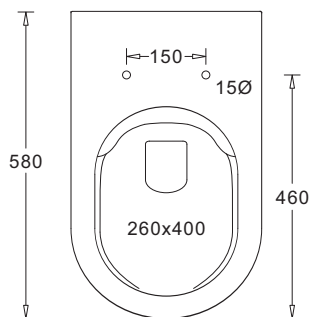

VENEZIA_{COMFORT}

JohnsonSuisse
Bathroom Solutions

RIMLESS WALL FACED TOILET PAN COMFORT HEIGHT

CODE:
JTTV611

FEATURES

- MODERN STYLE WALL FACED VITREOUS CHINA TOILET PAN
- EFFICIENT RIMLESS DESIGN FOR HYGIENIC FLUSHING
- COMPACT, SHORT PROJECTION PAN SUITABLE FOR SMALL BATHROOMS
- SOFT-CLOSE, QUICK-RELEASE TOILET SEAT
- S OR P TRAP CONFIGURATION INSTALLATION
- VARIABLE S TRAP PAN CONNECTOR (115-145 SET OUT)
- WELS 4 Star, 4.5/2.9L (3.2L average flush) L06871

OPTIONS

VENEZIA SEAT HINGE BOLT KIT

XJTTV02

TECHNICAL DATA SHEET

SUPERSEDES ALL PREVIOUS ISSUES

All dimensions are in millimetres and are subject to normal manufacturing variation.
As product development is ongoing BPA reserves the right to vary specifications without notice.
Bathroom Products Australia P/L ABN 87 079 297 617