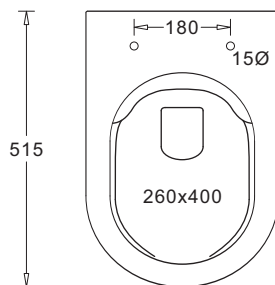

VENEZIA COMFORT

JohnsonSuisse
Bathroom Solutions

RIMLESS WALL HUNG TOILET PAN

CODE:
JTTV711

FEATURES

- MODERN STYLE WALL HUNG VITREOUS CHINA TOILET PAN
- EFFICIENT RIMLESS DESIGN FOR HYGIENIC FLUSHING
- COMPACT, SHORT PROJECTION PAN SUITABLE FOR SMALL BATHROOMS
- SOFT-CLOSE, QUICK-RELEASE TOILET SEAT
- WELS 4 Star, 4.5/3L (3.3L average flush) L06861

OPTIONS

VENEZIA SEAT HINGE BOLT KIT

XJTTV02

TECHNICAL DATA SHEET

SUPERSEDES ALL PREVIOUS ISSUES

All dimensions are in millimetres and are subject to normal manufacturing variation.
As product development is ongoing BPA reserves the right to vary specifications without notice.
Bathroom Products Australia P/L ABN 87 079 297 617