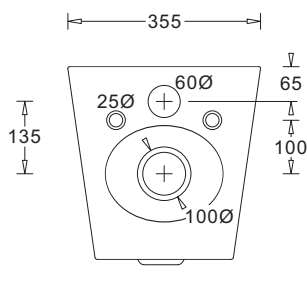

OPTIONS

VENEZIA SEAT HINGE BOLT KIT

XJTTV02

TECHNICAL DATA SHEET

SUPERSEDES ALL PREVIOUS ISSUES

All dimensions are in millimetres and are subject to normal manufacturing variation.
As product development is ongoing BPA reserves the right to vary specifications without notice.
Bathroom Products Australia P/L ABN 87 079 297 617