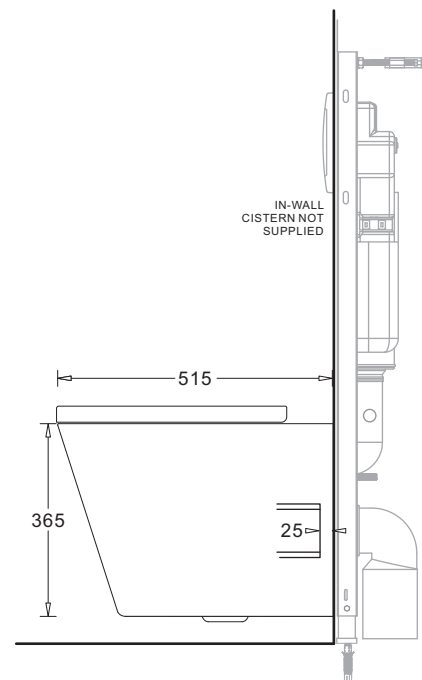

VENEZIA COMFORT

JohnsonSuisse
Bathroom Solutions

RIMLESS WALL HUNG TOILET PAN

CODE:
JTTV711

FEATURES

- MODERN STYLE WALL HUNG VITREOUS CHINA TOILET PAN
- EFFICIENT RIMLESS DESIGN FOR HYGIENIC FLUSHING
- COMPACT, SHORT PROJECTION PAN SUITABLE FOR SMALL BATHROOMS
- SOFT-CLOSE, QUICK-RELEASE TOILET SEAT
- WELS 4 Star, 4.5/3L (3.3L average flush) L06861

OPTIONS

VENEZIA SEAT HINGE BOLT KIT

XJTTV02

TECHNICAL DATA SHEET

SUPERSEDES ALL PREVIOUS ISSUES

All dimensions are in millimetres and are subject to normal manufacturing variation.
As product development is ongoing BPA reserves the right to vary specifications without notice.
Bathroom Products Australia P/L ABN 87 079 297 617