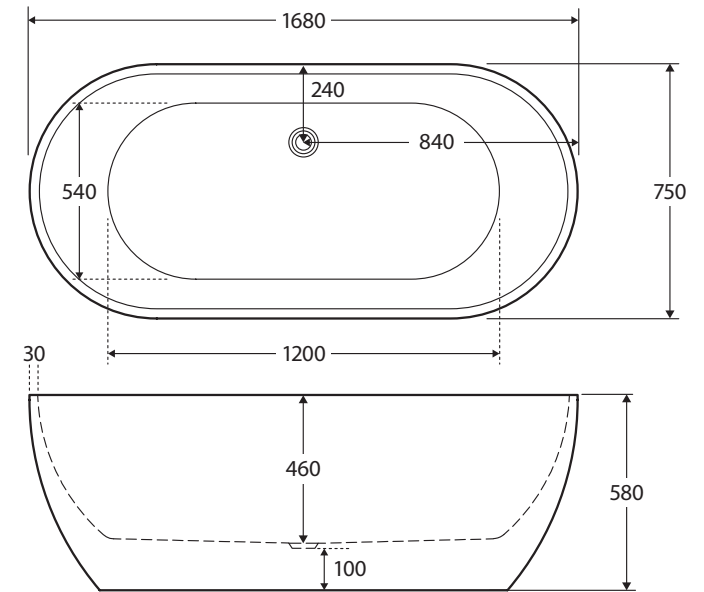

## FREESTANDING ACRYLIC BATH, 1680MM

### Features

- Freestanding style
- Made from UV stabilised sanitary-grade acrylic
- Inbuilt steel support frame
- Adjustable steel legs
- No overflow
- Chrome waste included with bath
- Capacity: 310L
- Net weight: 36kg
- Gross weight: 46kg