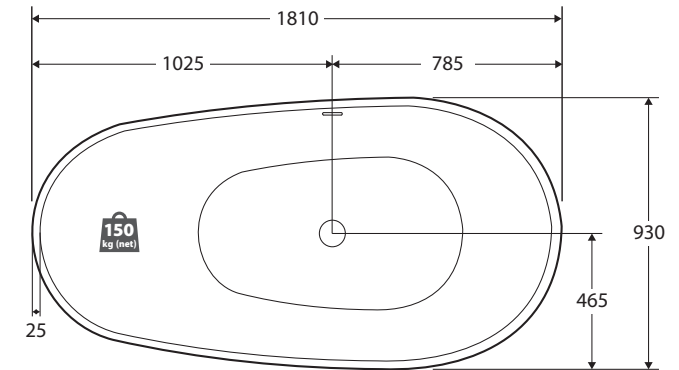

Lagoona

CAST STONE SOLID SURFACE BATH, 1810MM

Features

- Freestanding style on platform
- Easy to clean
- Includes overflow
- Chrome waste included with bath
- Capacity: 350L
- Net weight: 150kg, gross weight: 180kg

Installation Warning: Floor preparation may be required for off-centre waste positions. Please discuss with your builder/plumber before tiling and waterproofing your bathroom.

Available in

Matte White
ST04

Cleaning & Care

- Wipe with a clean, soft cloth and mild soapy water or non-abrasive bathroom cleaner. Test in an inconspicuous area before cleaning the whole bath.
- Avoid placing hot objects, such as hair straighteners, on any surface as these will cause discolouration and marking.
- Spills of hair dye, after-shave lotion, nail polish and remover, aerosol spray and other harsh chemicals should be removed immediately to prevent damage and discolouration. Clean immediately with mild soapy water using a clean, soft cloth.
- Please find more information in the Care Guide for this product online at [fienza.com.au](https://www.fienza.com.au)

While we aim to ensure specifications are correct at the time of publication, Fienza reserves the right to make modifications without prior notice. Physical colour may vary from image shown. All measurements are shown in millimetres. Always use physical product measurements for mark-ups and roughing-in as the technical drawing may differ from actual product received.