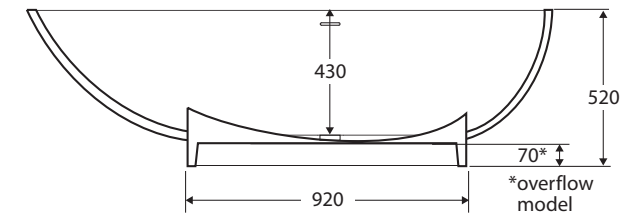

Lagoona

CAST STONE SOLID SURFACE BATH, 1810MM

Features

- Freestanding style on platform
- Easy to clean
- Includes overflow
- Chrome waste included with bath
- Capacity: 350L
- Net weight: 150kg, gross weight: 180kg

Installation Warning: Floor preparation may be required for off-centre waste positions. Please discuss with your builder/plumber before tiling and waterproofing your bathroom.

Available in

Matte White
ST04

Cleaning & Care

- Wipe with a clean, soft cloth and mild soapy water or non-abrasive bathroom cleaner. Test in an inconspicuous area before cleaning the whole bath.
- Avoid placing hot objects, such as hair straighteners, on any surface as these will cause discolouration and marking.
- Spills of hair dye, after-shave lotion, nail polish and remover, aerosol spray and other harsh chemicals should be removed immediately to prevent damage and discolouration. Clean immediately with mild soapy water using a clean, soft cloth.
- Please find more information in the Care Guide for this product online at [fienza.com.au](https://www.fienza.com.au)

While we aim to ensure specifications are correct at the time of publication, Fienza reserves the right to make modifications without prior notice. Physical colour may vary from image shown. All measurements are shown in millimetres. Always use physical product measurements for mark-ups and roughing-in as the technical drawing may differ from actual product received.