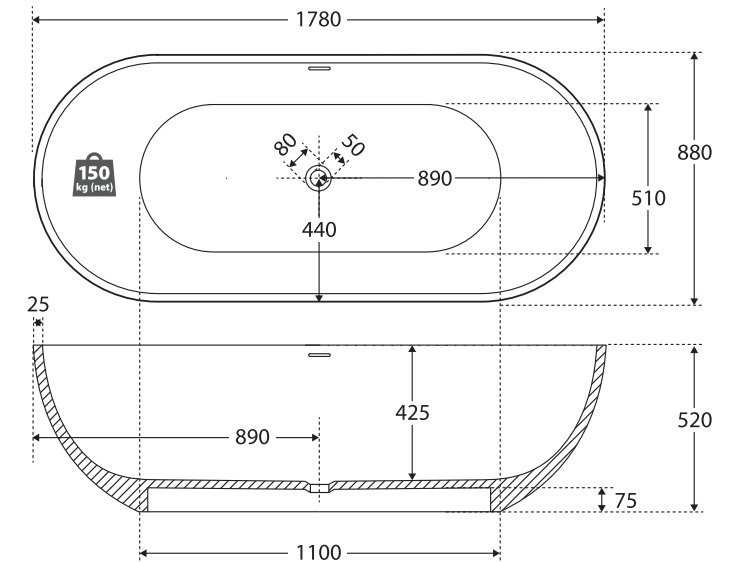

Nero

CAST STONE SOLID SURFACE BATH, 1780MM

Features

- Opulent wide width
- Freestanding style
- Easy to clean
- Includes overflow
- Chrome waste included with bath
- Capacity: 310L
- Net weight: 150kg
- Gross weight: 190kg

Installation Warning: Floor preparation may be required for off-centre waste positions. Please discuss with your builder/plumber before tiling and waterproofing your bathroom.

Available in

Matte White
ST12

While we aim to ensure specifications are correct at the time of publication, Fienza reserves the right to make modifications without prior notice. Physical colour may vary from image shown. All measurements are shown in millimetres. Always use physical product measurements for mark-ups and roughing-in as the technical drawing may differ from actual product received.