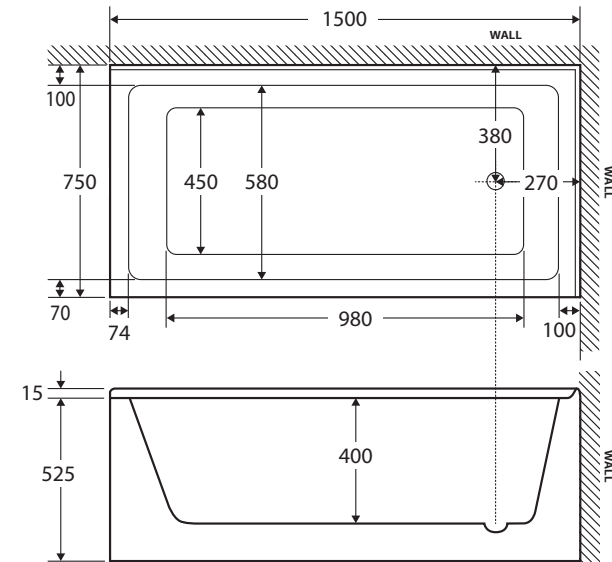

## LEFT-HAND ACRYLIC CORNER BATH, 1500MM

### Features

- Two-sided bath with tile lip edge
- UV stabilised sanitary-grade acrylic
- Inbuilt steel support frame
- Adjustable steel legs
- No overflow
- Chrome waste included with bath
- Gross weight: 55kg