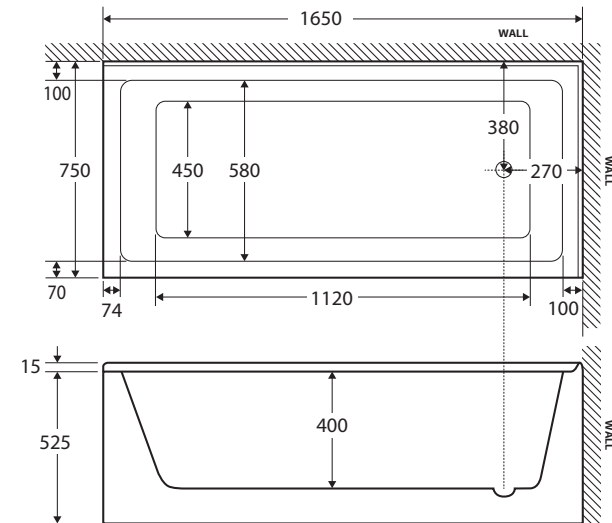

## LEFT-HAND ACRYLIC CORNER BATH, 1650MM

### Features

- Two-sided bath with tile lip edge
- UV stabilised sanitary-grade acrylic
- Inbuilt steel support frame
- Adjustable steel legs
- No overflow
- Chrome waste included with bath
- Gross weight: 59kg

While we aim to ensure specifications are correct at the time of publication, Fienza reserves the right to make modifications without prior notice. Physical colour may vary from image shown. All measurements are shown in millimetres. Always use physical product measurements for mark-ups and roughing-in as the technical drawing may differ from actual product received.