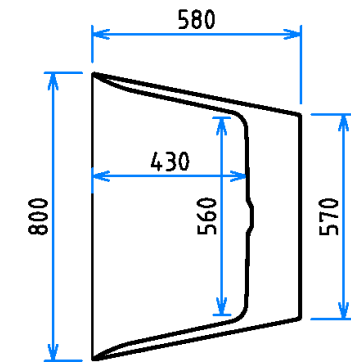

GALAXY OVAL 170CM FREESTANDING BATH

Code: GB170WHO

- Double-skin Sanity grade acrylic sheets
- Reinforced with High-quality fiberglass
- Durable, easy to clean and retains heat
- High Stability whilst being light in weight for installation.
- Adjustable self-supporting feet
- Designed for easy installation
- Drain and overflow assembly included
- Integrated overflow
- Includes Pop-up waste

Pop-Up Plug Waste Options

All dimensions stated are nominal sizes. Variations may occur during manufacturing, and care should be taken to check sizing before installation as measurements/drawing specifications are a guide only and subject to change without notice.