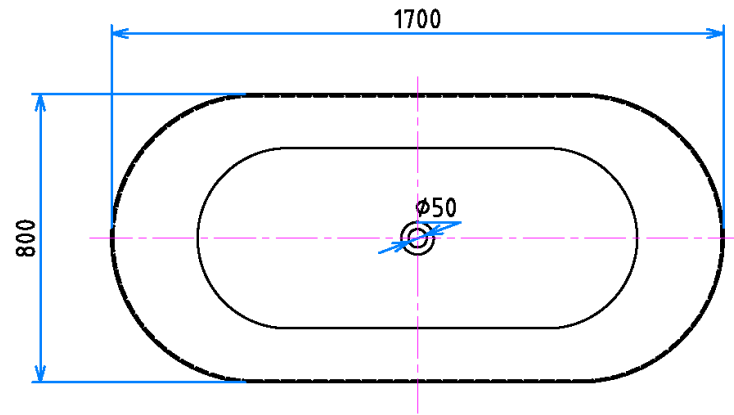

GALAXY OVAL 170CM FREESTANDING BATH

Code: GB170WHO

- Double-skin Sanity grade acrylic sheets
- Reinforced with High-quality fiberglass
- Durable, easy to clean and retains heat
- High Stability whilst being light in weight for installation.
- Adjustable self-supporting feet
- Designed for easy installation
- Drain and overflow assembly included
- Integrated overflow
- Includes Pop-up waste

Pop-Up Plug Waste Options

All dimensions stated are nominal sizes. Variations may occur during manufacturing, and care should be taken to check sizing before installation as measurements/drawing specifications are a guide only and subject to change without notice.