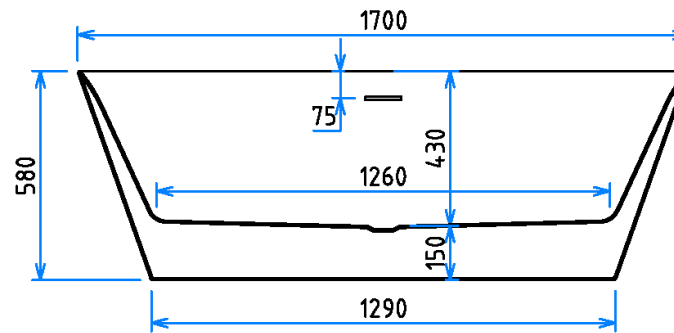

GALAXY OVAL 170CM FREESTANDING BATH

Code: GB170WHO

- Double-skin Sanity grade acrylic sheets
- Reinforced with High-quality fiberglass
- Durable, easy to clean and retains heat
- High Stability whilst being light in weight for installation.
- Adjustable self-supporting feet
- Designed for easy installation
- Drain and overflow assembly included
- Integrated overflow
- Includes Pop-up waste

Pop-Up Plug Waste Options

All dimensions stated are nominal sizes. Variations may occur during manufacturing, and care should be taken to check sizing before installation as measurements/drawing specifications are a guide only and subject to change without notice.