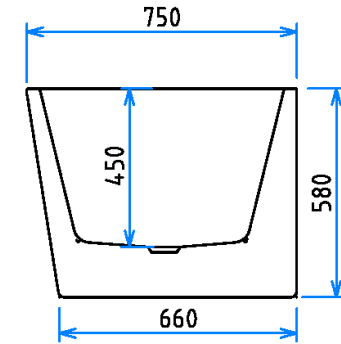

MADRID RIGHT-HAND 160CM FREESTANDING BATH

Code: MAD1600WHRH

- Double-skin Sanity grade acrylic sheets
- Reinforced with High-quality fiberglass
- Durable, easy to clean and retains heat
- High Stability whilst being light in weight for installation.
- Adjustable self-supporting feet
- Designed for easy installation
- Drain and overflow assembly included
- Integrated overflow
- Includes Pop-up waste

Pop-Up Plug Waste Options

All dimensions stated are nominal sizes. Variations may occur during manufacturing, and care should be taken to check sizing before installation as measurements/drawing specifications are a guide only and subject to change without notice.