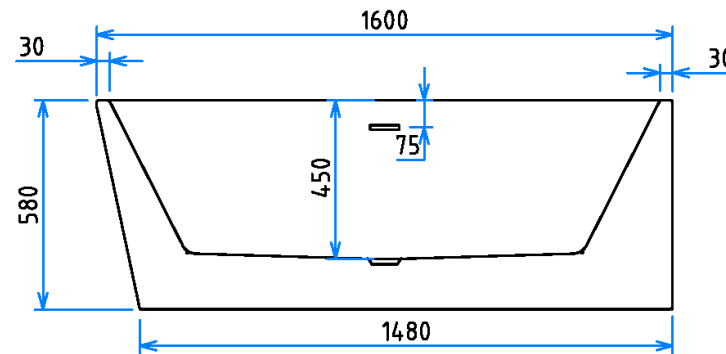

MADRID RIGHT-HAND 160CM FREESTANDING BATH

Code: MAD1600WHRH

- Double-skin Sanity grade acrylic sheets
- Reinforced with High-quality fiberglass
- Durable, easy to clean and retains heat
- High Stability whilst being light in weight for installation.
- Adjustable self-supporting feet
- Designed for easy installation
- Drain and overflow assembly included
- Integrated overflow
- Includes Pop-up waste

Pop-Up Plug Waste Options

All dimensions stated are nominal sizes. Variations may occur during manufacturing, and care should be taken to check sizing before installation as measurements/drawing specifications are a guide only and subject to change without notice.