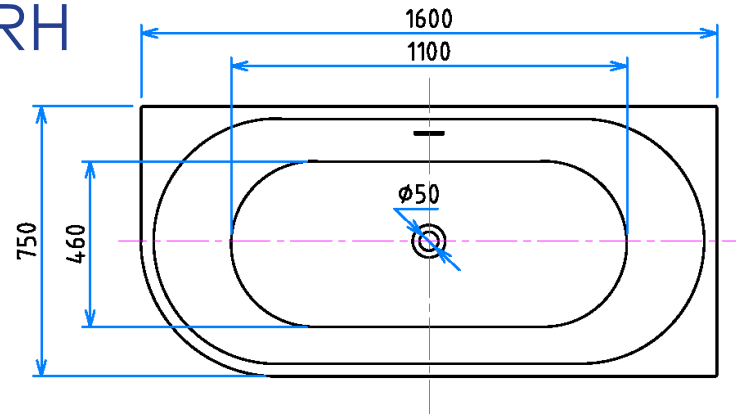

MADRID RIGHT-HAND 160CM FREESTANDING BATH

Code: MAD1600WHRH

- Double-skin Sanity grade acrylic sheets
- Reinforced with High-quality fiberglass
- Durable, easy to clean and retains heat
- High Stability whilst being light in weight for installation.
- Adjustable self-supporting feet
- Designed for easy installation
- Drain and overflow assembly included
- Integrated overflow
- Includes Pop-up waste

Pop-Up Plug Waste Options

All dimensions stated are nominal sizes. Variations may occur during manufacturing, and care should be taken to check sizing before installation as measurements/drawing specifications are a guide only and subject to change without notice.